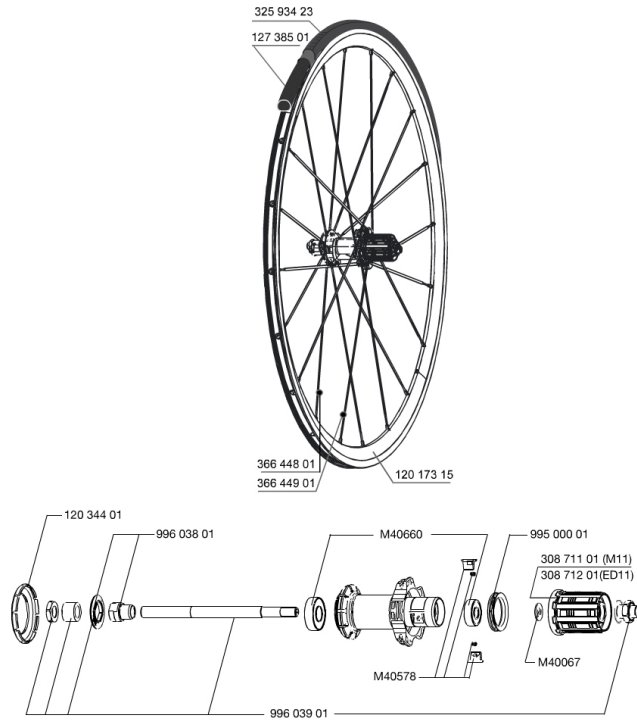

REFERENCES WHEELS

354025 CROSSONE 29 REAR

RIMS

&NBSP;:

1	36693215	"KIT FRONT/REAR CROSSONE 29"" RIM"
---	----------	------------------------------------

SPOKES

2	36690301	"KIT 12 FT/NDS XONE/XMAX - XA 29""/AKSIUM DISC 9 + 12 FT/AKS
3	36690401	KIT 12 DS XONE/XRIDE FTSL/AKSIUM DISC 9 SPK 294mm

HUB SHELLS

5	M40660	REAR HUB 608+6001 BEARINGS
6	32348001	MTB DISC REAR AXLE QRM MTB DISC
7	32348401	EXPANSIBLE BEARINGS SUPPORT
8	99500001	FTSL/FTSX FREEHUB BODY SEAL
9	M40067	INTERNAL FREEWHEEL SPACER FTSL/FTSX
10	30871101	FTS-L ROAD FREEWHEEL BODY HG11 8/9 compatible

MAVIC *Crossone 29*

2

2014

REAR

Specifications

WHEEL WEIGHTS

Wheel weight 1135