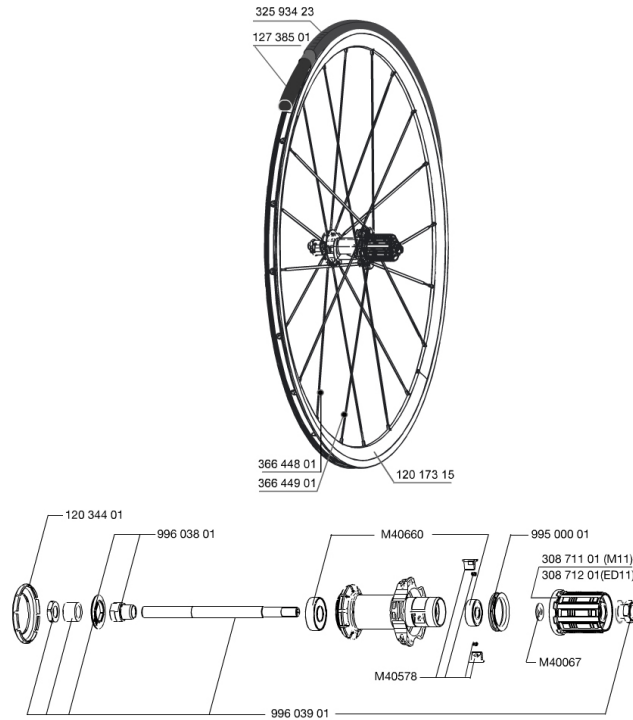

REFERENCES WHEELS

354025 CROSSONE 29 REAR

RIMS

&NBSP;:

1	36693215	"KIT FRONT/REAR CROSSONE 29"" RIM"
---	----------	------------------------------------

SPOKES

2	36690301	"KIT 12 FT/NDS XONE/XMAX - XA 29""/AKSIUM DISC 9 + 12 FT/AKS
3	36690401	KIT 12 DS XONE/XRIDE FTSX/AKSIUM DISC 9 SPK 294mm

HUB SHELLS

5	M40660	REAR HUB 608+6001 BEARINGS
6	32348001	MTB DISC REAR AXLE QRM MTB DISC
7	32348401	EXPANSIBLE BEARINGS SUPPORT
8	99500001	FTSL/FTSX FREEHUB BODY SEAL
9	M40067	INTERNAL FREEWHEEL SPACER FTSL/FTSX
10	30871101	FTS-L ROAD FREEWHEEL BODY HG11 8/9 compatible

MAVIC *Crossone 29*

2

2014

REAR

Specifications

WHEEL WEIGHTS

Wheel weight 1135