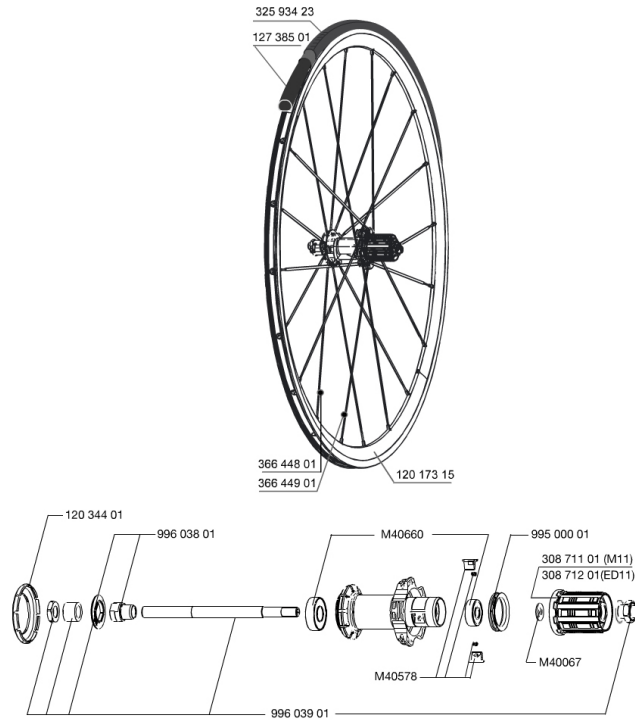

REFERENCES WHEELS

354025 CROSSONE 29 REAR

RIMS

&NBSP;:

1	36693215	"KIT FRONT/REAR CROSSONE 29"" RIM"
---	----------	------------------------------------

SPOKES

2	36690301	"KIT 12 FT/NDS XONE/XMAX - XA 29""/AKSIUM DISC 9 + 12 FT/AKS
3	36690401	KIT 12 DS XONE/XRIDE FTSL/AKSIUM DISC 9 SPK 294mm

HUB SHELLS

5	M40660	REAR HUB 608+6001 BEARINGS
6	32348001	MTB DISC REAR AXLE QRM MTB DISC
7	32348401	EXPANSIBLE BEARINGS SUPPORT
8	99500001	FTSL/FTSX FREEHUB BODY SEAL
9	M40067	INTERNAL FREEWHEEL SPACER FTSL/FTSX
10	30871101	FTS-L ROAD FREEWHEEL BODY HG11 8/9 compatible

MAVIC *Crossone 29*

Specifications

WHEEL WEIGHTS

Wheel weight 1135