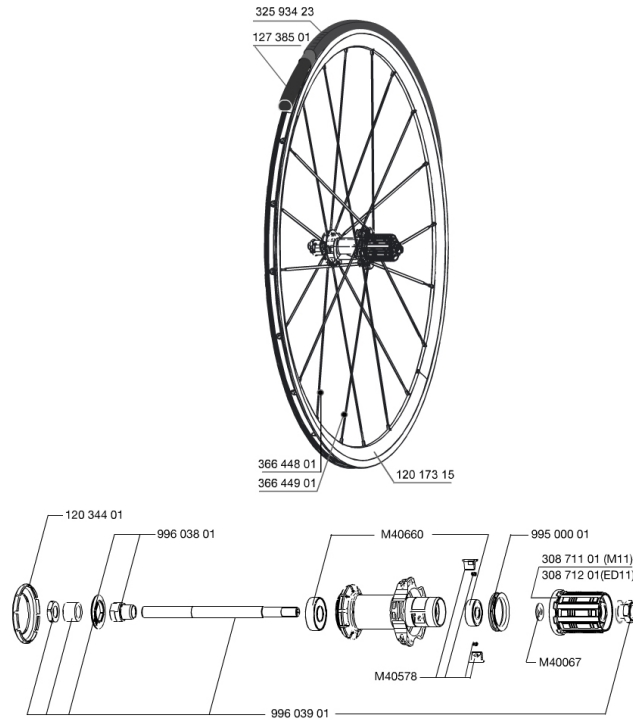

RUEDAS REFERENCIAS

354025 CROSSONE 29 REAR

RIMS

&NBSP;:

1	36693215	"FRONT/REAR CROSSONE 29"" RIM"
---	----------	--------------------------------

SPOKES

2	36690301	"12 SPOKES FRONT/OPP DRIVE SIDE CROSSONE 29"" 296mm"
3	36690401	"12 SPOKES DRIVE SIDE CROSSONE 29"" 294mm"

HUB SHELLS

5	M40660	REAR HUB 608+6001 BEARINGS
6	32348001	DISC REAR AXLE XLAND/XMAX ENDU
7	32348401	EXPANSIBLE BEARINGS SUPPORT
8	99500001	FTSL/FTSX FREEHUB BODY SEAL
9	M40067	10 SPACERS FRW/HUB BODY
10	30871101	FTS-L FREEWHEEL BODY HG11 2013 (8 or 9mm axle compatible)

MAVIC *Crossone 29*

Specifications

PESOS DE RUEDAS

Peso de la rueda 1135