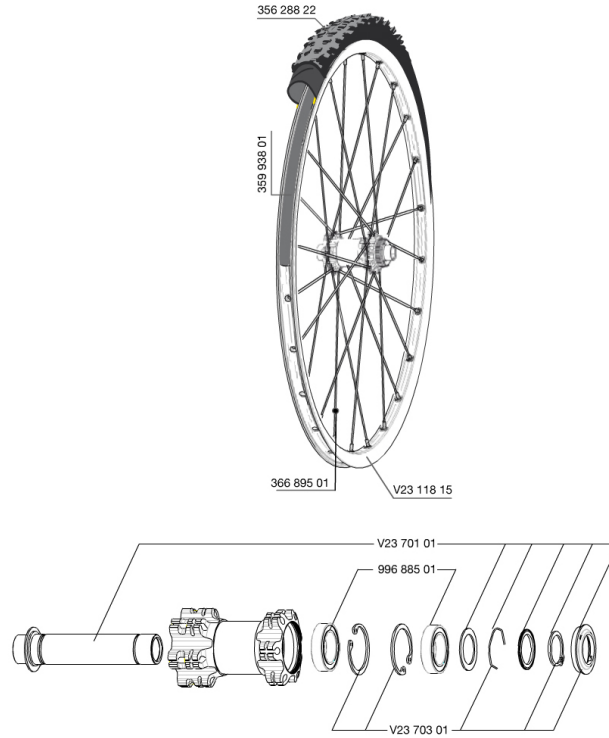

RÉFÉRENCES ROUES

353028 CROSSROC 29 FRT 15mmWTS

JANTES

&NBSP;:

V2311815	JANTE AVT/ARR CROSSROC 29"
35993801	UST RIM STRIP 29x19c

RAYONS

36689501	"12 SPOKES FRONT/OPP DRIVE SIDE CROSSROC 29"" 295mm"
----------	--

MOYEUX

35124501	SET OF 3 REAR AXLE/FREEWHEEL BODY SPACERS
99610701	JOINT A LEVRE ITS4
V2370401	REAR AUTO ADJUST.PLAY KIT 12MM AXLE
35126301	TS-2 FREEWHEEL BODY + SEAL 2013 (NO PAWLS) - while stock las
99610601	KIT CLIQUETS ITS4
V2370201	KIT AXE ARRIERE 12MM CROSSONE/CROSSRIDE/CROSSROC
M40076	HUB BEARINGS 17x30x7 6903 x 2

PNEUMATIQUES

35628822	Crossroc Roam 29
----------	------------------

ADAPTATEURS

32965001	ADAPTER Rr 12x142mm Elite/CRide MTB (Rd)
30873101	2 REAR REDUCERS 12/9,5mm 2012 ITS4 HUB

MAVIC *Crossroc 29 WTS*

Spécifications

POIDS ROUES

Poids roue 905