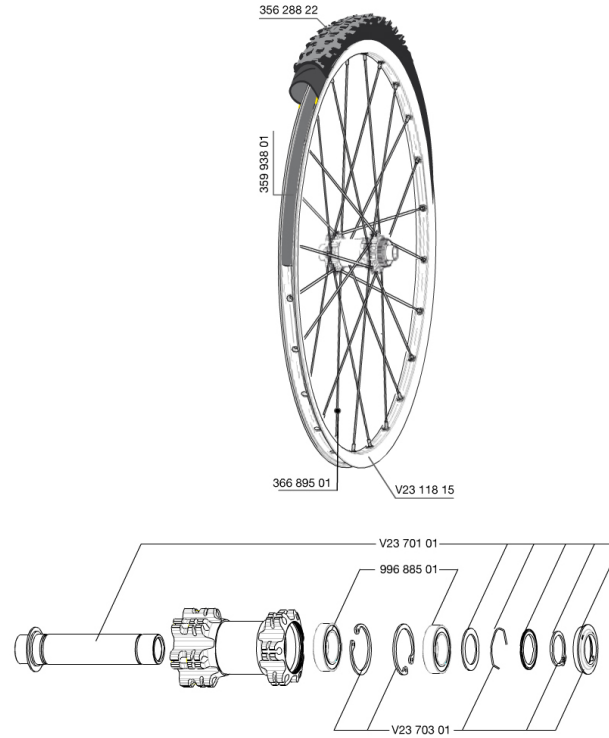

## REFERENCES WHEELS

353028 CROSSROC 29 FRT 15mmWTS

## RIMS

&NBSP;:

35993801	UST RIM STRIP 29x19c
V2311815	KIT FRONT/REAR CROSSROC 29"

## SPOKES

36689501	"KIT 12 FT/NDS CROSSROC 29"" SPOKE 295mm"
----------	---

### **WHEEL WEIGHTS**

Wheel weight 905