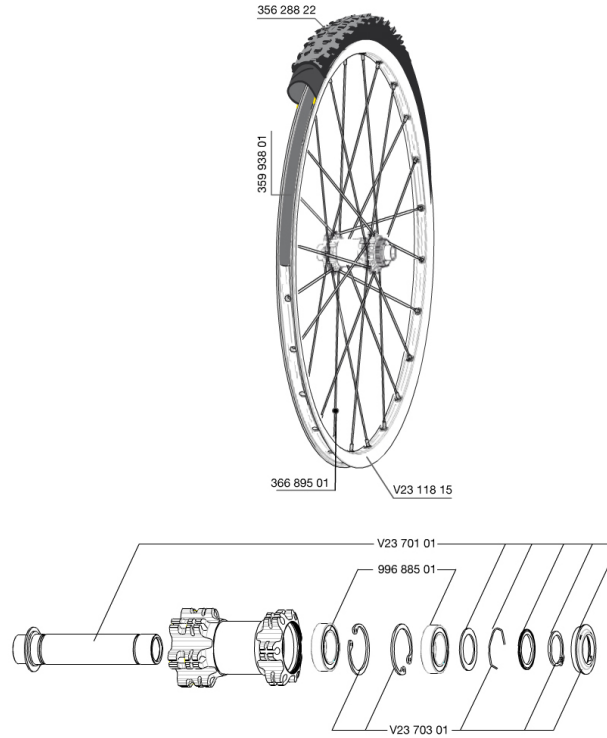

## REFERENCES WHEELS

353028 CROSSROC 29 FRT 15mmWTS

## RIMS

&NBSP;:

V2311815	KIT FRONT/REAR CROSSROC 29"
35993801	UST RIM STRIP 29x19c

## SPOKES

36689501	"KIT 12 FT/NDS CROSSROC 29"" SPOKE 295mm"
----------	---

### **WHEEL WEIGHTS**

Wheel weight 905