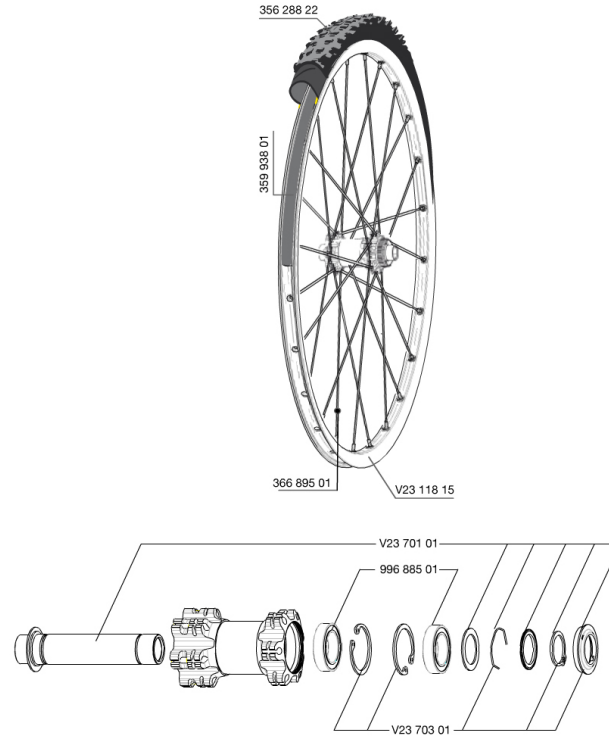

REFERENCES WHEELS

353028 CROSSROC 29 FRT 15mmWTS

RIMS

&NBSP;:

35993801	UST RIM STRIP 29x19c
V2311815	KIT FRONT/REAR CROSSROC 29"

SPOKES

36689501	"KIT 12 FT/NDS CROSSROC 29"" SPOKE 295mm"
----------	---

HUB SHELLS

V2370201	KIT REAR AXLE 12MM CROSSONE/CROSSRIDE/CROSSROC
M40076	HUB BEARINGS 17x30x7 6903 x 2
35124501	SET OF 3 REAR AXLE/FREEWHEEL BODY SPACERS MTB L1
99610701	ITS-4 FREEWHEEL SEAL
V2370401	KIT REAR AUTO ADJUSTING PLAY 12mm AXLE
35126301	TS-2 FREEWHEEL BODY + SEAL 2013 (NO PAWLS) - while stock las
99610601	PAWLS KIT FOR ITS-4 (OR TS-2)

TYRES

35628822	Crossroc Roam 29
----------	------------------

ADAPTERS

30873101	2 REAR REDUCERS 12/9,5mm 2012 ITS4 HUB
32965001	ADAPTER Rr 12x142mm Elite/CRide MTB (Rd)

MAVIC *Crossroc 29 WTS*

Specifications

WHEEL WEIGHTS

Wheel weight 905