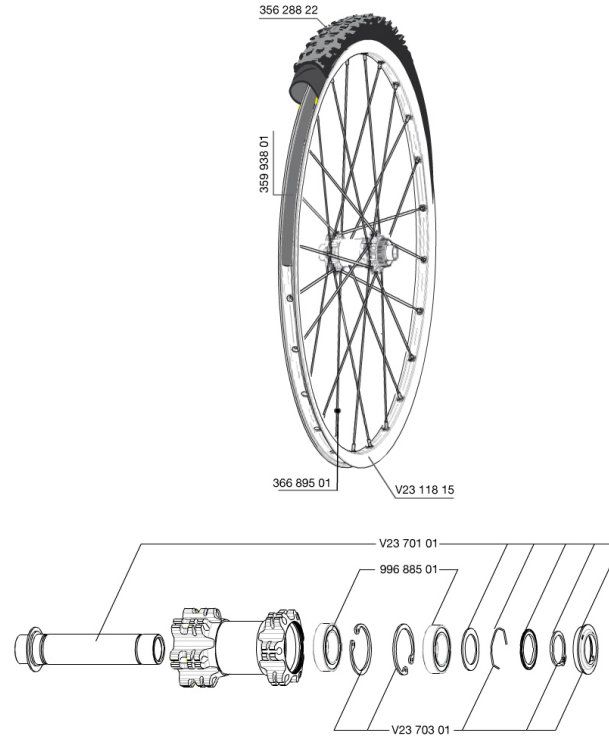

RUEDAS REFERENCIAS

353028 CROSSROC 29 FRT 15mmWTS

RIMS

&NBSP;:

V2311815	KIT FRONT/REAR CROSSROC 29"
35993801	UST RIM STRIP 29x19c

SPOKES

36689501	"12 SPOKES FRONT/OPP DRIVE SIDE CROSSROC 29"" 295mm"
----------	--

HUB SHELLS

35124501	SET OF 3 REAR AXLE/FREEWHEEL BODY SPACERS
99610701	ITS4 SEAL
V2370401	REAR AUTO ADJUST.PLAY KIT 12MM AXLE
35126301	TS-2 FREEWHEEL BODY + SEAL 2013 (NO PAWLS) - while stock las
99610601	ITS4 PAWLS KIT
V2370201	KIT REAR AXLE 12MM CROSSONE/CROSSRIDE/CROSSROC
M40076	HUB BEARINGS 17x30x7 6903 x 2

TYRES

35628822	Crossroc Roam 29
----------	------------------

ADAPTERS

32965001	ADAPTER Rr 12x142mm Elite/CRide MTB (Rd)
30873101	2 REAR REDUCERS 12/9,5mm 2012 ITS4 HUB

MAVIC *Crossroc 29 WTS*

Specifications

PESOS DE RUEDAS

Peso de la rueda 905