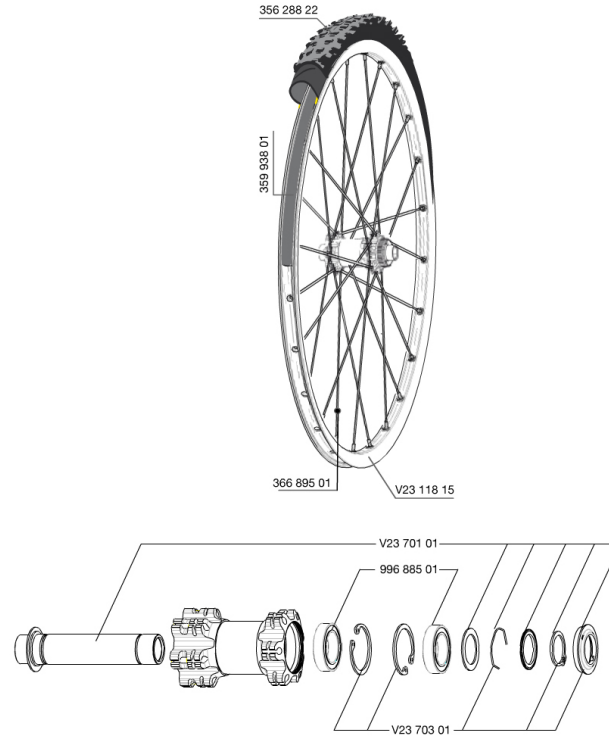

REFERENZE RUOTE

353028 CROSSROC 29 FRT 15mmWTS

RIMS

&NBSP;:

35993801	UST RIM STRIP 29x19c
V2311815	KIT FRONT/REAR CROSSROC 29"

SPOKES

36689501	"12 SPOKES FRONT/OPP DRIVE SIDE CROSSROC 29"" 295mm"
----------	--

HUB SHELLS

99610701	ITS4 SEAL
V2370401	REAR AUTO ADJUST.PLAY KIT 12MM AXLE
35126301	TS-2 FREEWHEEL BODY + SEAL 2013 (NO PAWLS) - while stock las
99610601	ITS4 PAWLS KIT
V2370201	KIT REAR AXLE 12MM CROSSONE/CROSSRIDE/CROSSROC
M40076	HUB BEARINGS 17x30x7 6903 x 2
35124501	SET OF 3 REAR AXLE/FREEWHEEL BODY SPACERS

TYRES

35628822	Crossroc Roam 29
----------	------------------

ADAPTERS

30873101	2 REAR REDUCERS 12/9,5mm 2012 ITS4 HUB
32965001	ADAPTER Rr 12x142mm Elite/CRide MTB (Rd)

MAVIC *Crossroc 29 WTS*

Specifications

PESI RUOTE

Peso della ruota 905