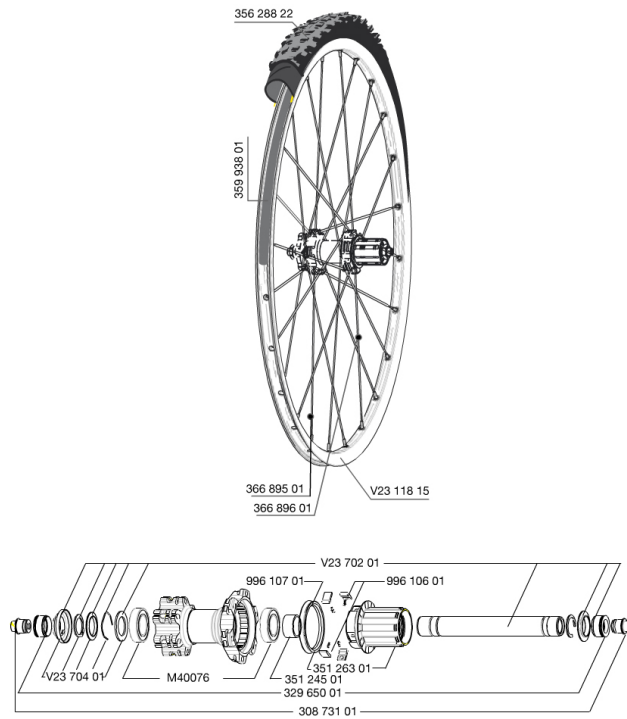

RÉFÉRENCES ROUES

353029 CROSSROC 29REAR9x135WTS

JANTES

&NBSP;:

| | |
|----------|----------------------------|
| V2311815 | JANTE AVT/ARR CROSSROC 29" |
| 35993801 | UST RIM STRIP 29x19c |

RAYONS

| | |
|----------|--|
| 36689501 | "12 SPOKES FRONT/OPP DRIVE SIDE CROSSROC 29"" 295mm" |
| 36689601 | "12 SPOKES DRIVE SIDE CROSSROC 29"" 293mm" |

MOYEUX

| | |
|----------|--|
| M40076 | HUB BEARINGS 17x30x7 6903 x 2 |
| V2370401 | REAR AUTO ADJUST.PLAY KIT 12MM AXLE |
| 35124501 | SET OF 3 REAR AXLE/FREEWHEEL BODY SPACERS |
| 99610701 | JOINT A LEVRE ITS4 |
| V2370201 | KIT AXE ARRIERE 12MM CROSSONE/CROSSRIDE/CROSSROC |
| 35126301 | TS-2 FREEWHEEL BODY + SEAL 2013 (NO PAWLS) - while stock las |
| 99610601 | KIT CLIQUETS ITS4 |

PNEUMATIQUES

| | |
|----------|------------------|
| 35628822 | Crossroc Roam 29 |
|----------|------------------|

ADAPTATEURS

| | |
|----------|--|
| 32965001 | ADAPTER Rr 12x142mm Elite/CRide MTB (Rd) |
| 30873101 | 2 REAR REDUCERS 12/9,5mm 2012 ITS4 HUB |

MAVIC *Crossroc 29 WTS*

Spécifications

POIDS ROUES

Poids roue 1025