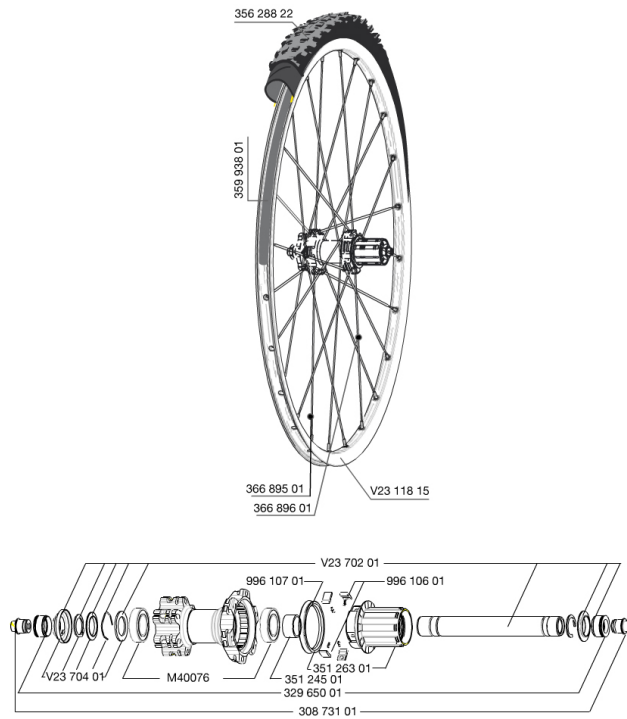

RÉFÉRENCES ROUES

353029 CROSSROC 29REAR9x135WTS

JANTES

 :

35993801	UST RIM STRIP 29x19c
V2311815	JANTE AVT/ARR CROSSROC 29"

RAYONS

36689601	"12 SPOKES DRIVE SIDE CROSSROC 29"" 293mm"
36689501	"12 SPOKES FRONT/OPP DRIVE SIDE CROSSROC 29"" 295mm"

MOYEUX

99610701	JOINT A LEVRE ITS4
V2370201	KIT AXE ARRIERE 12MM CROSSONE/CROSSRIDE/CROSSROC
35126301	TS-2 FREEWHEEL BODY + SEAL 2013 (NO PAWLS) - while stock las
99610601	KIT CLIQUETS ITS4
M40076	HUB BEARINGS 17x30x7 6903 x 2
V2370401	REAR AUTO ADJUST.PLAY KIT 12MM AXLE
35124501	SET OF 3 REAR AXLE/FREEWHEEL BODY SPACERS

PNEUMATIQUES

35628822	Crossroc Roam 29
----------	------------------

ADAPTATEURS

32965001	ADAPTER Rr 12x142mm Elite/CRide MTB (Rd)
30873101	2 REAR REDUCERS 12/9,5mm 2012 ITS4 HUB

MAVIC *Crossroc 29 WTS*

Spécifications

POIDS ROUES

Poids roue 1025