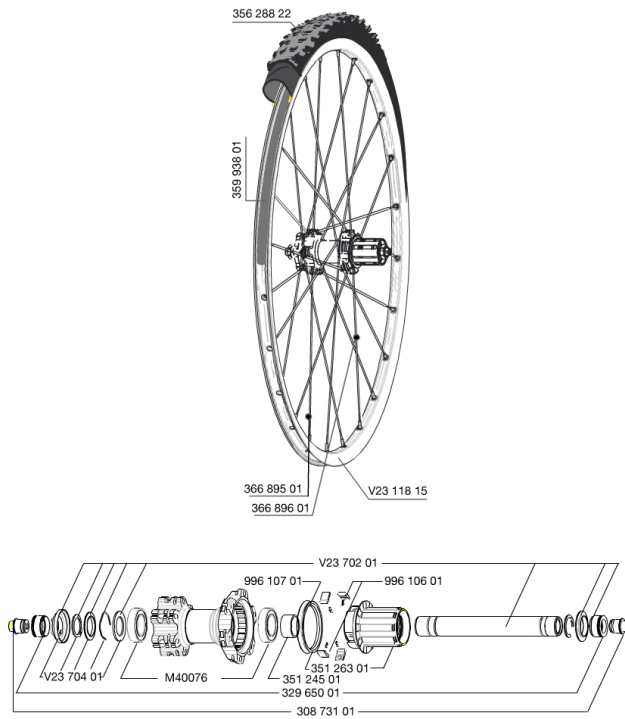

RÉFÉRENCES ROUES

353029 CROSSROC 29REAR9x135WTS

JANTES

&NBSP;:

35993801	UST RIM STRIP 29x19c
V2311815	JANTE AVT/ARR CROSSROC 29"

RAYONS

36689601	"12 SPOKES DRIVE SIDE CROSSROC 29"" 293mm"
36689501	"12 SPOKES FRONT/OPP DRIVE SIDE CROSSROC 29"" 295mm"

MOYEUX

V2370401	REAR AUTO ADJUST.PLAY KIT 12MM AXLE
35124501	SET OF 3 REAR AXLE/FREEWHEEL BODY SPACERS
99610701	JOINT A LEVRE ITS4
V2370201	KIT AXE ARRIERE 12MM CROSSONE/CROSSRIDE/CROSSROC
35126301	TS-2 FREEWHEEL BODY + SEAL 2013 (NO PAWLS) - while stock las
99610601	KIT CLIQUETS ITS4
M40076	HUB BEARINGS 17x30x7 6903 x 2

PNEUMATIQUES

35628822	Crossroc Roam 29
----------	------------------

ADAPTATEURS

32965001	ADAPTER Rr 12x142mm Elite/CRide MTB (Rd)
30873101	2 REAR REDUCERS 12/9,5mm 2012 ITS4 HUB

MAVIC *Crossroc 29 WTS*

Spécifications

POIDS ROUES

Poids roue 1025