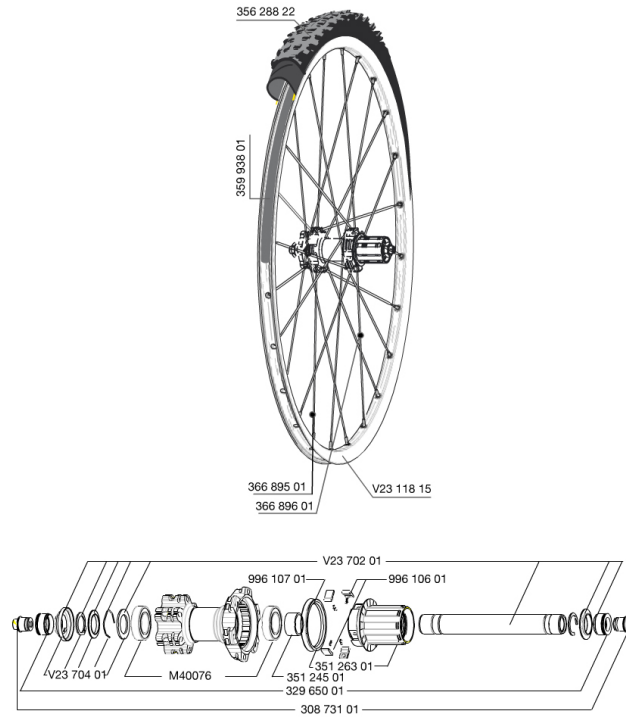

REFERENCES WHEELS

353029 CROSSROC 29REAR9x135WTS

RIMS

&NBSP;:

V2311815	KIT FRONT/REAR CROSSROC 29"
35993801	UST RIM STRIP 29x19c

SPOKES

36689501	"KIT 12 FT/NDS CROSSROC 29"" SPOKE 295mm"
36689601	"KIT 12 DS CROSSROC/XRIDE UST/XMAX ELITE/XA ELITE 29"" SPK 2

HUB SHELLS

35126301	TS-2 FREEWHEEL BODY + SEAL 2013 (NO PAWLS) - while stock las
99610601	PAWLS KIT FOR ITS-4 (OR TS-2)
M40076	HUB BEARINGS 17x30x7 6903 x 2
V2370401	KIT REAR AUTO ADJUSTING PLAY 12mm AXLE
35124501	SET OF 3 REAR AXLE/FREEWHEEL BODY SPACERS MTB L1
99610701	ITS-4 FREEWHEEL SEAL
V2370201	KIT REAR AXLE 12MM CROSSONE/CROSSRIDE/CROSSROC

TYRES

35628822	Crossroc Roam 29
----------	------------------

ADAPTERS

32965001	ADAPTER Rr 12x142mm Elite/CRide MTB (Rd)
30873101	2 REAR REDUCERS 12/9,5mm 2012 ITS4 HUB

MAVIC *Crossroc 29 WTS*

2

2014

REAR

Specifications

WHEEL WEIGHTS

Wheel weight 1025