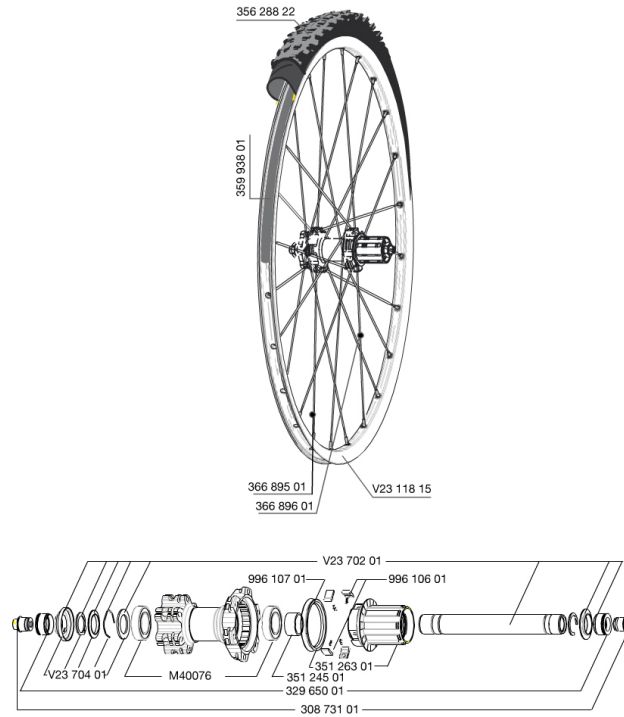

## REFERENCES WHEELS

353029 CROSSROC 29REAR9x135WTS

## RIMS

&NBSP;:

35993801	UST RIM STRIP 29x19c
V2311815	KIT FRONT/REAR CROSSROC 29"

## SPOKES

36689501	"KIT 12 FT/NDS CROSSROC 29"" SPOKE 295mm"
36689601	"KIT 12 DS CROSSROC/XRIDE UST/XMAX ELITE/XA ELITE 29"" SPK 2

### **WHEEL WEIGHTS**

Wheel weight 1025