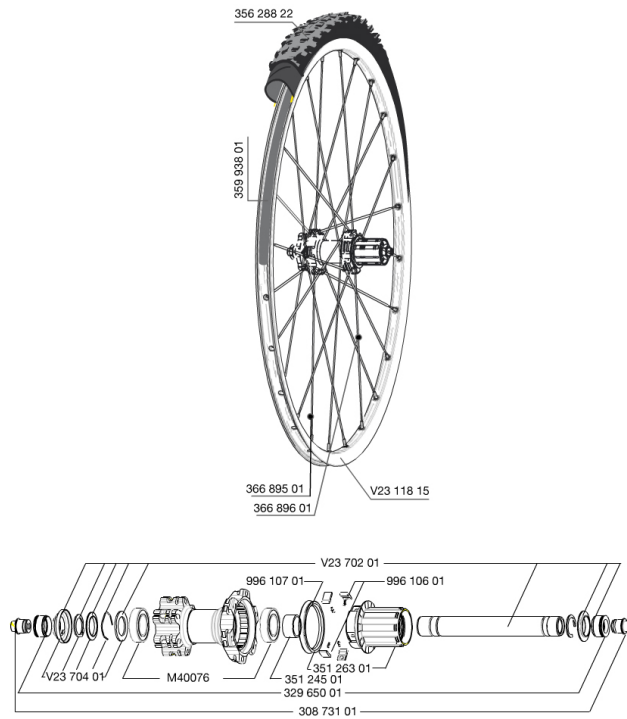

## REFERENCES WHEELS

353029 CROSSROC 29REAR9x135WTS

## RIMS

&NBSP;:

35993801	UST RIM STRIP 29x19c
V2311815	KIT FRONT/REAR CROSSROC 29"

## SPOKES

36689601	"KIT 12 DS CROSSROC/XRIDE UST/XMAX ELITE/XA ELITE 29"" SPK 2
36689501	"KIT 12 FT/NDS CROSSROC 29"" SPOKE 295mm"

### **WHEEL WEIGHTS**

Wheel weight 1025