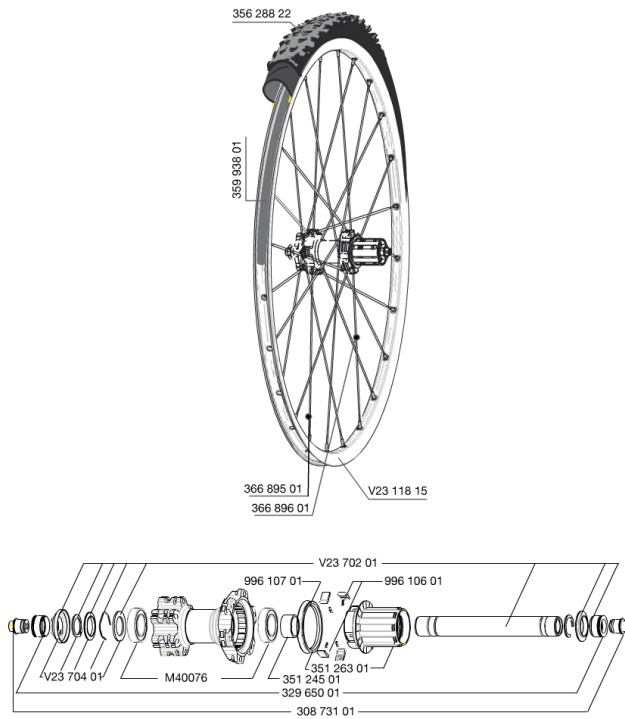

## REFERENCES WHEELS

353029 CROSSROC 29REAR9x135WTS

## RIMS

&NBSP;:

V2311815	KIT FRONT/REAR CROSSROC 29"
35993801	UST RIM STRIP 29x19c

## SPOKES

36689601	"KIT 12 DS CROSSROC/XRIDE UST/XMAX ELITE/XA ELITE 29"" SPK 2
36689501	"KIT 12 FT/NDS CROSSROC 29"" SPOKE 295mm"

### **WHEEL WEIGHTS**

Wheel weight 1025