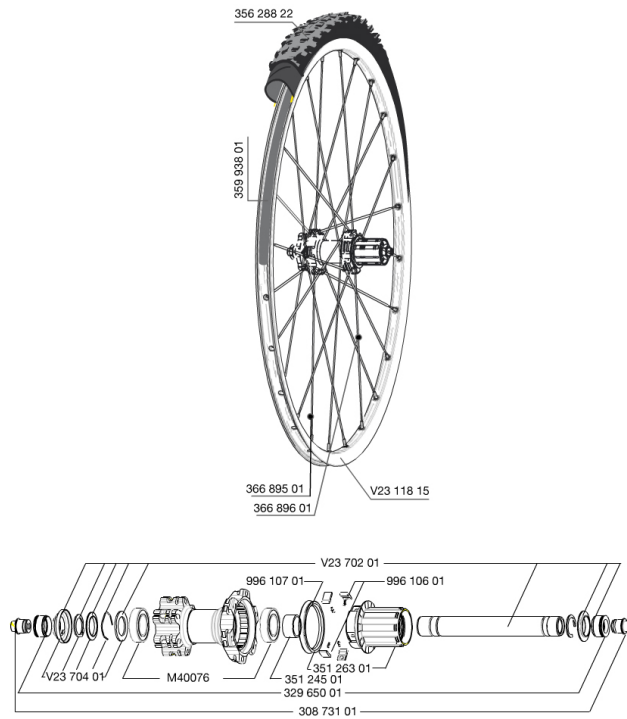

REFERENZE RUOTE

353029 CROSSROC 29REAR9x135WTS

RIMS

&NBSP;:

V2311815	KIT FRONT/REAR CROSSROC 29"
35993801	UST RIM STRIP 29x19c

SPOKES

36689501	"12 SPOKES FRONT/OPP DRIVE SIDE CROSSROC 29"" 295mm"
36689601	"12 SPOKES DRIVE SIDE CROSSROC 29"" 293mm"

HUB SHELLS

M40076	HUB BEARINGS 17x30x7 6903 x 2
V2370401	REAR AUTO ADJUST.PLAY KIT 12MM AXLE
35124501	SET OF 3 REAR AXLE/FREEWHEEL BODY SPACERS
99610701	ITS4 SEAL
V2370201	KIT REAR AXLE 12MM CROSSONE/CROSSRIDE/CROSSROC
35126301	TS-2 FREEWHEEL BODY + SEAL 2013 (NO PAWLS) - while stock las
99610601	ITS4 PAWLS KIT

TYRES

35628822	Crossroc Roam 29
----------	------------------

ADAPTERS

32965001	ADAPTER Rr 12x142mm Elite/CRide MTB (Rd)
30873101	2 REAR REDUCERS 12/9,5mm 2012 ITS4 HUB

MAVIC *Crossroc 29 WTS*

2

2014

REAR

Specifications

PESI RUOTE

Peso della ruota 1025