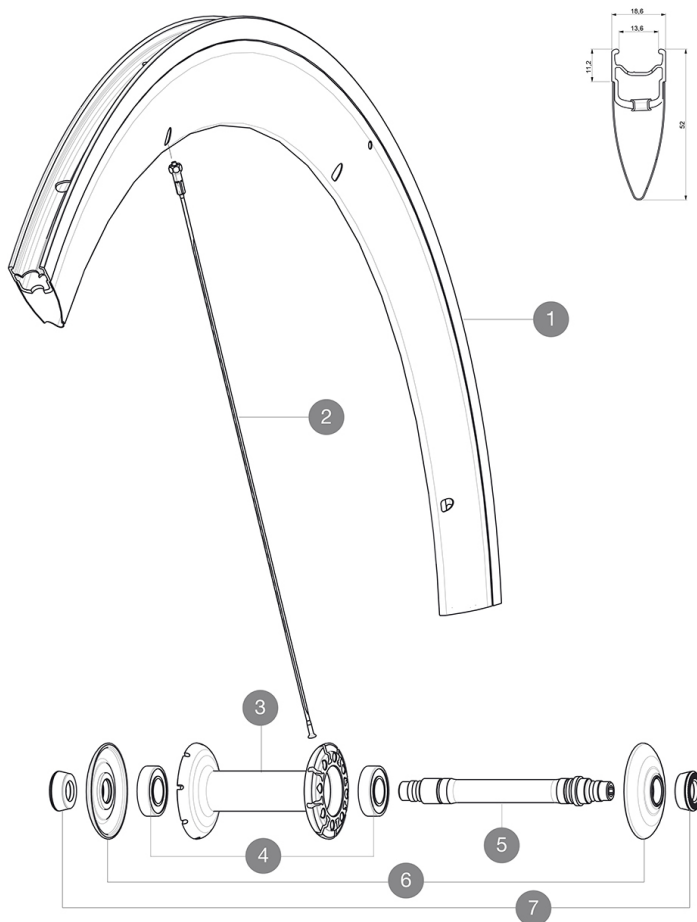

参照ホイール

328189 COSMIC CARBONE SLS FRT WTS

RIMS

&NBSP;:

1	12017110	KIT FRONT COSMIC CARBONE SL 11 RIM
---	----------	------------------------------------

SPOKES

2	36644501	10 BLK AERO SPOKES FRONT/NON DRIVE SIDE CC SLS 289mm
---	----------	--

HUB SHELLS

3	N/A	HUB BODY
4	M40078	FRONT HUB 6901 BEARINGS
5	30870001	FRONT AXLE ROAD RIM BRAKING QRM +
6	32985701	HUB CAP & ADJUST.NUT CXR 80

ADAPTERS

7	35117301	FRONT OR REAR FORK REST KIT R-SYS 2013
---	----------	--

MAVIC Cosmic Carbone SLS

付属品

BR601 <small>12K 52mm SUP UBA ISM</small>	
<small>12K 52mm SUP</small>	
<small>UBA ISM</small>	

Specifications

リム

12K 52mm SUP UBA ISM
12K 52mm SUP
UBA ISM
6.5mm
ETRTO 622x13C
19Å 28mm