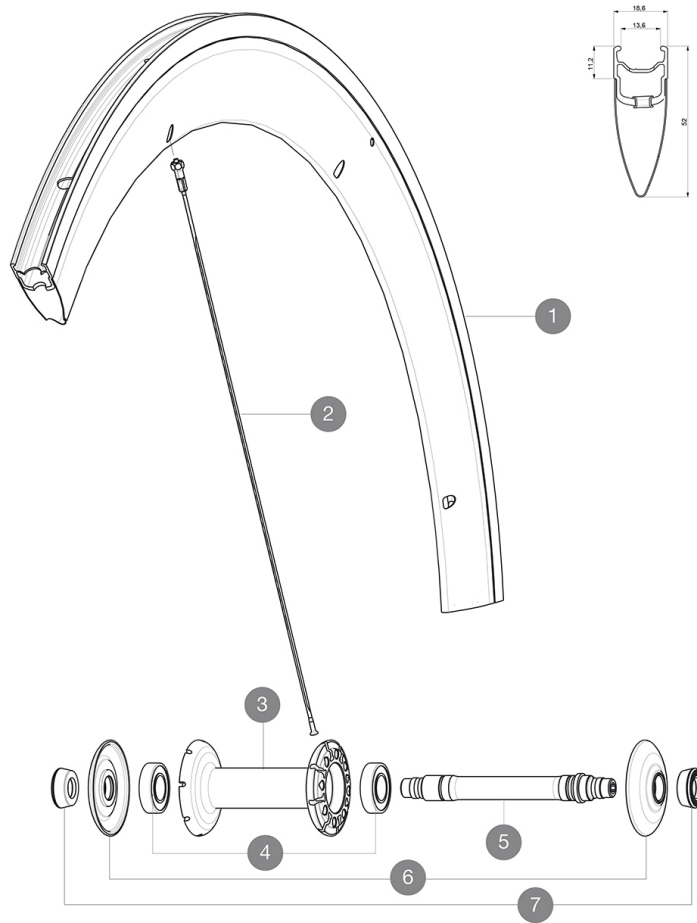

## REFERENCES WHEELS

328189 COSMIC CARBONE SLS FRT WTS

### RIMS

&NBSP;:

1	12017110	KIT FRONT COSMIC CARBONE SL 11 RIM
---	----------	------------------------------------

**SPOKES**

- **Material** : steel
- **Shape** : straight pull, bladed
- **Nipples** : brass, ABS
- **Count** : front 16, rear 20
- **Lacing** : radial front and rear non-drive side, crossed 2 rear drive side

**WHEEL HUB**

- **Front and rear bodies** : aluminum
  - **Axle material** : aluminum
- Adjustable sealed cartridge bearings
- **Freewheel** : FTS-L steel

**WHEEL WEIGHTS**

Wheel weight 765