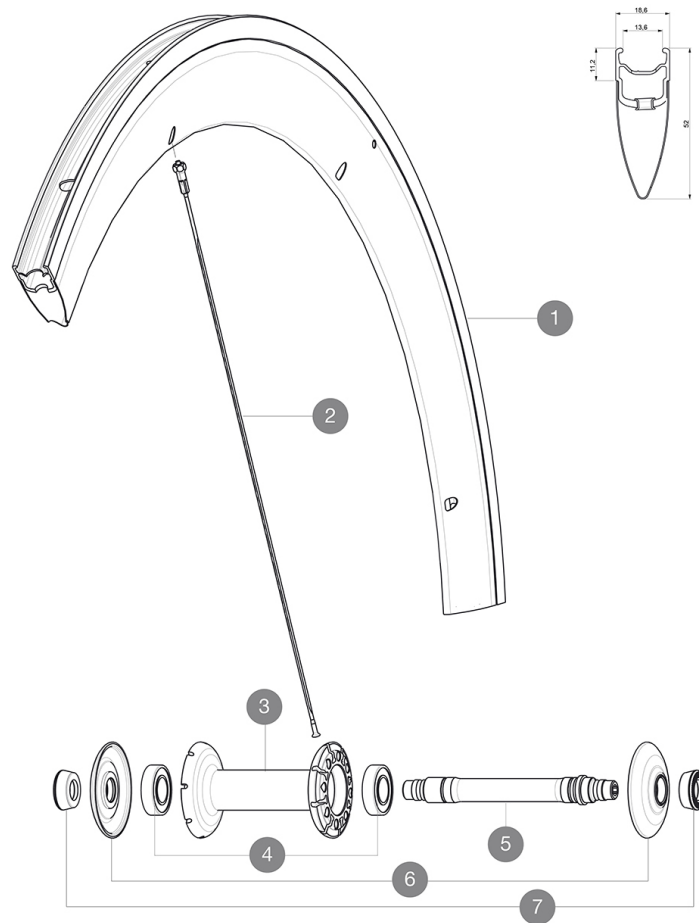

## REFERENCES WHEELS

328189 COSMIC CARBONE SLS FRT WTS

### RIMS

&NBSP;:

1	12017110	KIT FRONT COSMIC CARBONE SL 11 RIM
---	----------	------------------------------------

**SPOKES**

- **Material** : steel
- **Shape** : straight pull, bladed
- **Nipples** : brass, ABS
- **Count** : front 16, rear 20
- **Lacing** : radial front and rear non-drive side,  
crossed 2 rear drive side

**WHEEL HUB**

- **Front and rear bodies** : aluminum
  - **Axle material** : aluminum
- Adjustable sealed cartridge bearings
- **Freewheel** : FTS-L steel

**WHEEL WEIGHTS**

Wheel weight 765