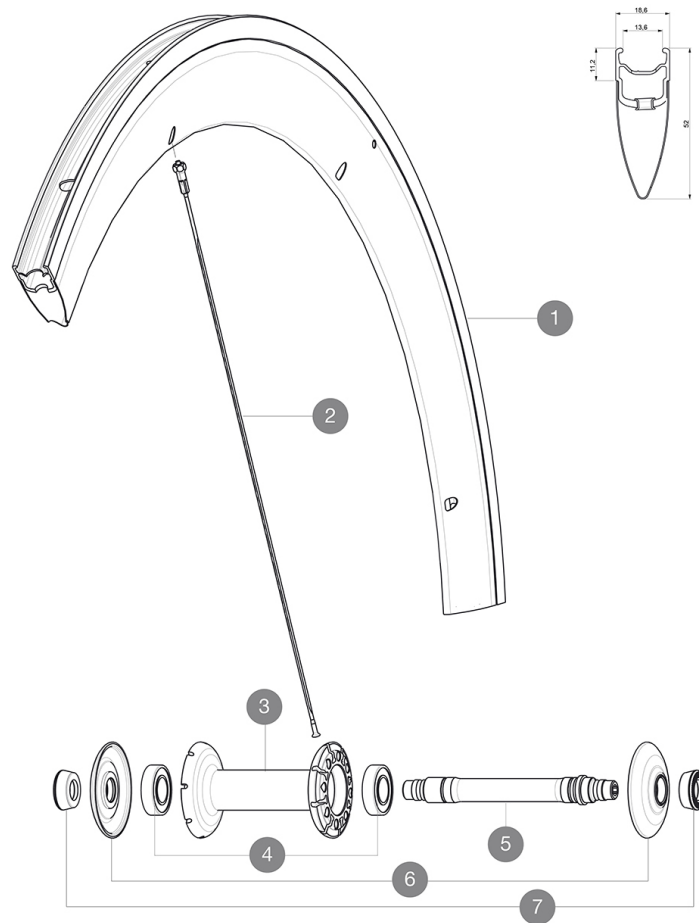

## REFERENCES WHEELS

328189 COSMIC CARBONE SLS FRT WTS

### RIMS

&NBSP;:

1	12017110	KIT FRONT COSMIC CARBONE SL 11 RIM
---	----------	------------------------------------

**SPOKES**

- **Material** : steel
- **Shape** : straight pull, bladed
- **Nipples** : brass, ABS
- **Count** : front 16, rear 20
- **Lacing** : radial front and rear non-drive side, crossed 2 rear drive side

**WHEEL HUB**

- **Front and rear bodies** : aluminum
  - **Axle material** : aluminum
- Adjustable sealed cartridge bearings
- **Freewheel** : FTS-L steel

**WHEEL WEIGHTS**

Wheel weight 765