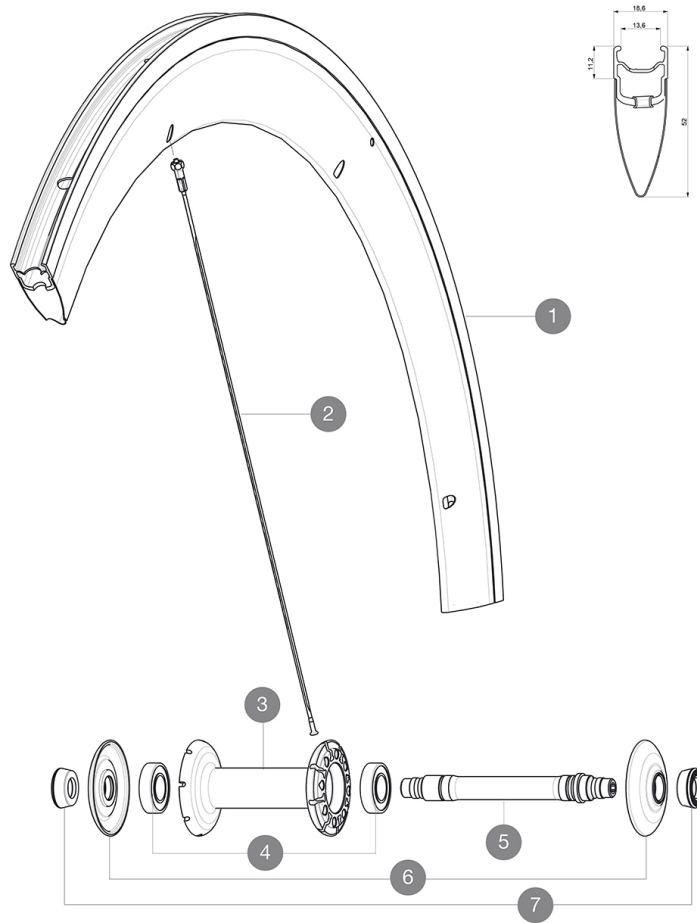

REFERENCES WHEELS

328189 COSMIC CARBONE SLS FRT WTS

RIMS

&NBSP;:

1	12017110	KIT FRONT COSMIC CARBONE SL 11 RIM
---	----------	------------------------------------

SPOKES

2	36644501	KIT 10 FT/NDS COSMIC CARBON SLS BLK SPK 289mm
---	----------	---

MAVIC *Cosmic Carbone SLS***DELIVERED WITH**

BR601 quick releases	
Multifonction adjustment wrench	
User guide	

Specifications**RIMS**

- **Material** : Maxtal and 12K carbon fiber
- **Height** : 52 mm
- **Joint** : SUP
- **Drilling** : traditional
- **Brake track** : UB Control
- **Weight reduction** : ISM
- **Valve hole diameter** : 6.5 mm
- **Tyre** : clincher
- **ETRTO size** : 622x13C
- **Recommended tyre sizes** : 19 to 28 mm

SPOKES

- **Material** : steel
- **Shape** : straight pull, bladed
- **Nipples** : brass, ABS
- **Count** : front 16, rear 20
- **Lacing** : radial front and rear non-drive side, crossed 2 rear drive side

WHEEL HUB

- **Front and rear bodies** : aluminum
 - **Axle material** : aluminum
- Adjustable sealed cartridge bearings
- **Freewheel** : FTS-L steel

WHEEL WEIGHTS

Wheel weight 765