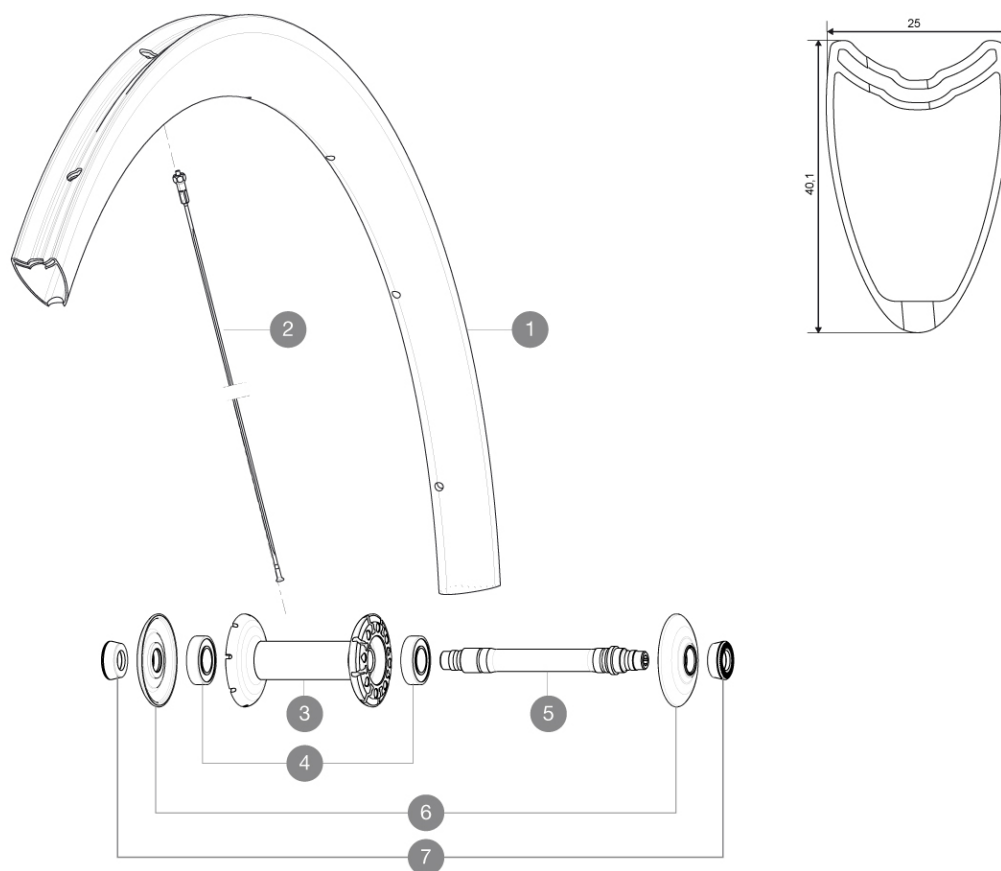

REFERENCES WHEELS

328183 COSMIC CARBONE 40 Tub FRT WTS

RIMS

&NBSP;;

1 36645510 KIT FRONT RIM CC 40 TUBULAR

SPOKES

2 36645101 KIT 10 AERO FT/NDS CC 40 T BLACK SPOKE 272mm

HUB SHELLS

MAVIC *Cosmic Carbone 40 T***DELIVERED WITH**

BR601 quick releases	
Wheelbags	
Carbon brake pads	
Computer magnet (front wheel)	
Multifonction adjustment wrench	
User guide	

Specifications**RIMS**

- **Material** : 100% Unidirectional carbon fiber
- **Height** : 40 mm
- **Drilling** : traditional
- **Brake track** : carbon
- **Valve hole diameter** : 6.5 mm
- **Tyre** : tubular
- **ETRTO size** : 28" tubular
- **Recommended tyre sizes** : 19 to 32 mm

SPOKES

- **Material** : steel
- **Shape** : straight pull, bladed, double butted
- **Nipples** : brass, ABS
- **Count** : front 16, rear 20
- **Lacing** : radial front and rear non-drive side, crossed 2 rear drive side

WHEEL HUB

- **Front and rear bodies** : carbon center tube and aluminum flanges
- **Axle material** : aluminum
Adjustable sealed cartridge bearings
- **Freewheel** : FTS-L steel

WHEEL WEIGHTS

Wheel weight 635