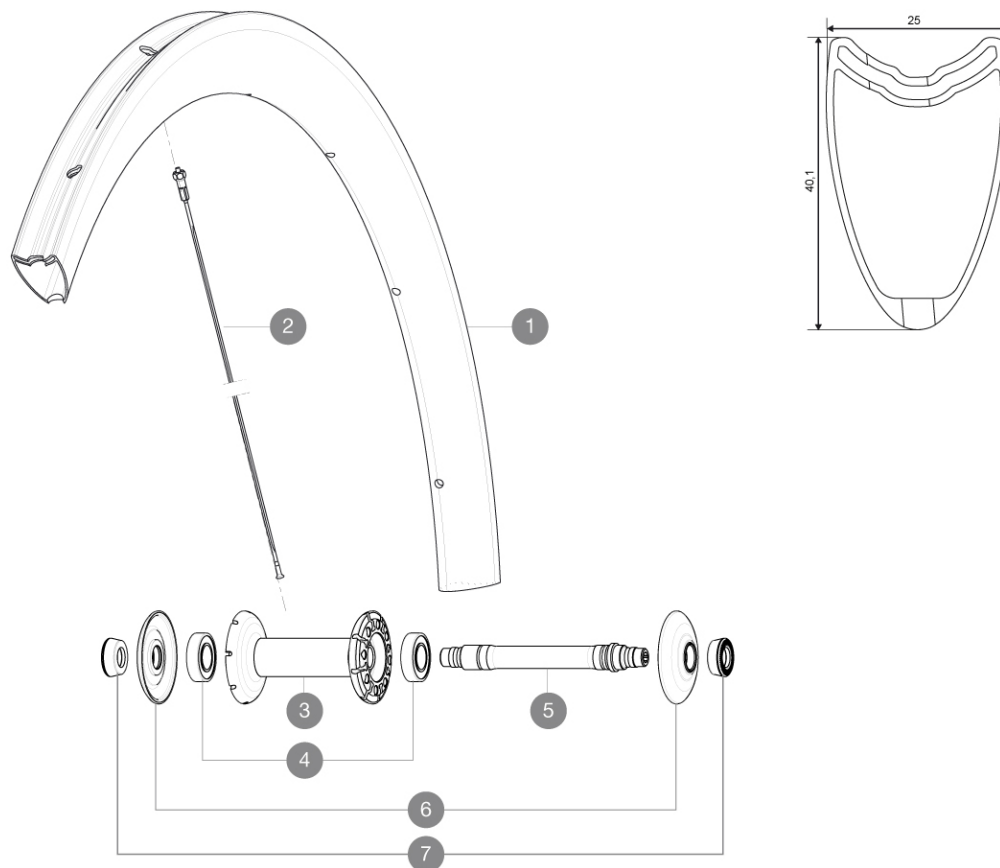

REFERENCES WHEELS

328183 COSMIC CARBONE 40 Tub FRT WTS

RIMS

&NBSP;:

1	36645510	KIT FRONT RIM CC 40 TUBULAR
---	----------	-----------------------------

SPOKES

2	36645101	KIT 10 AERO FT/NDS CC 40 T BLACK SPOKE 272mm
---	----------	----------------------------------------------

MAVIC *Cosmic Carbone 40 T***DELIVERED WITH**

BR601 quick releases	
Wheelbags	
Carbon brake pads	
Computer magnet (front wheel)	
Multifonction adjustment wrench	
User guide	

Specifications**RIMS**

- **Material** : 100% Unidirectional carbon fiber
- **Height** : 40 mm
- **Drilling** : traditional
- **Brake track** : carbon
- **Valve hole diameter** : 6.5 mm
- **Tyre** : tubular
- **ETRTO size** : 28" tubular
- **Recommended tyre sizes** : 19 to 32 mm

SPOKES

- **Material** : steel
- **Shape** : straight pull, bladed, double butted
- **Nipples** : brass, ABS
- **Count** : front 16, rear 20
- **Lacing** : radial front and rear non-drive side, crossed 2 rear drive side

WHEEL HUB

- **Front and rear bodies** : carbon center tube and aluminum flanges
- **Axle material** : aluminum
Adjustable sealed cartridge bearings
- **Freewheel** : FTS-L steel

WHEEL WEIGHTS

Wheel weight 635