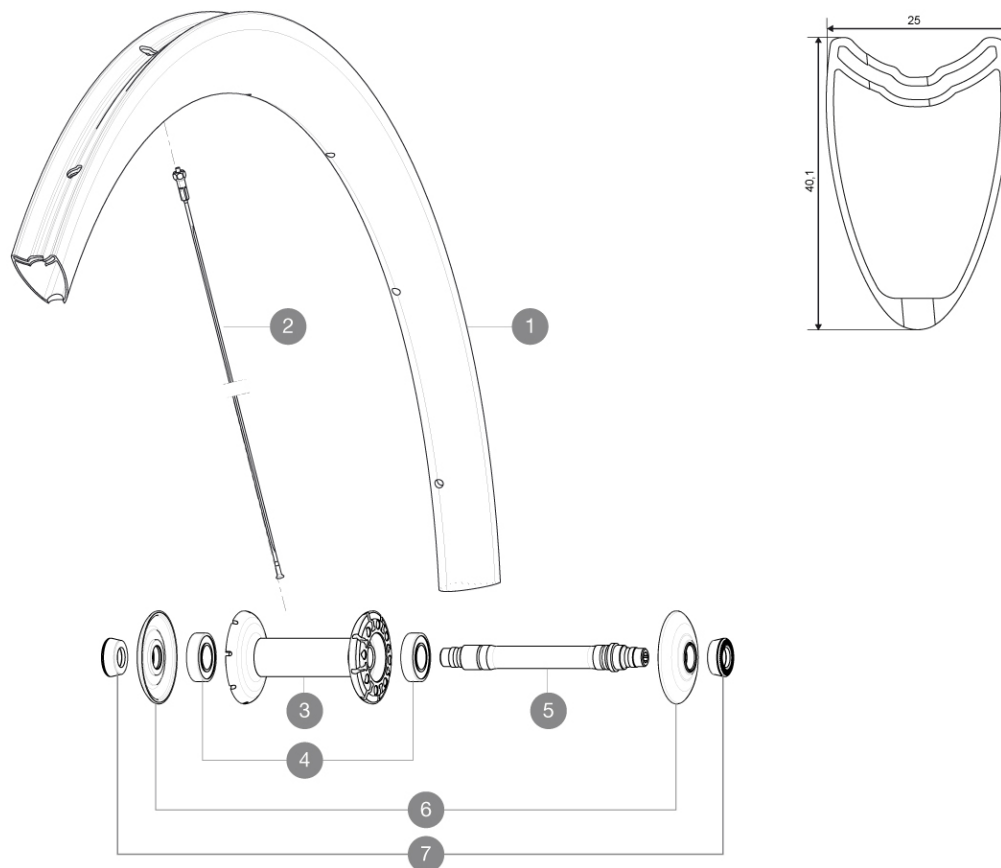

REFERENCES WHEELS

328183 COSMIC CARBONE 40 Tub FRT WTS

RIMS

&NBSP;;

1 36645510 KIT FRONT RIM CC 40 TUBULAR

SPOKES

2 36645101 KIT 10 AERO FT/NDS CC 40 T BLACK SPOKE 272mm

HUB SHELLS

MAVIC *Cosmic Carbone 40 T***DELIVERED WITH**

BR601 quick releases	
Wheelbags	
Carbon brake pads	
Computer magnet (front wheel)	
Multifonction adjustment wrench	
User guide	

Specifications**RIMS**

- **Material** : 100% Unidirectional carbon fiber
- **Height** : 40 mm
- **Drilling** : traditional
- **Brake track** : carbon
- **Valve hole diameter** : 6.5 mm
- **Tyre** : tubular
- **ETRTO size** : 28" tubular
- **Recommended tyre sizes** : 19 to 32 mm

SPOKES

- **Material** : steel
- **Shape** : straight pull, bladed, double butted
- **Nipples** : brass, ABS
- **Count** : front 16, rear 20
- **Lacing** : radial front and rear non-drive side, crossed 2 rear drive side

WHEEL HUB

- **Front and rear bodies** : carbon center tube and aluminum flanges
- **Axle material** : aluminum
Adjustable sealed cartridge bearings
- **Freewheel** : FTS-L steel

WHEEL WEIGHTS

Wheel weight 635