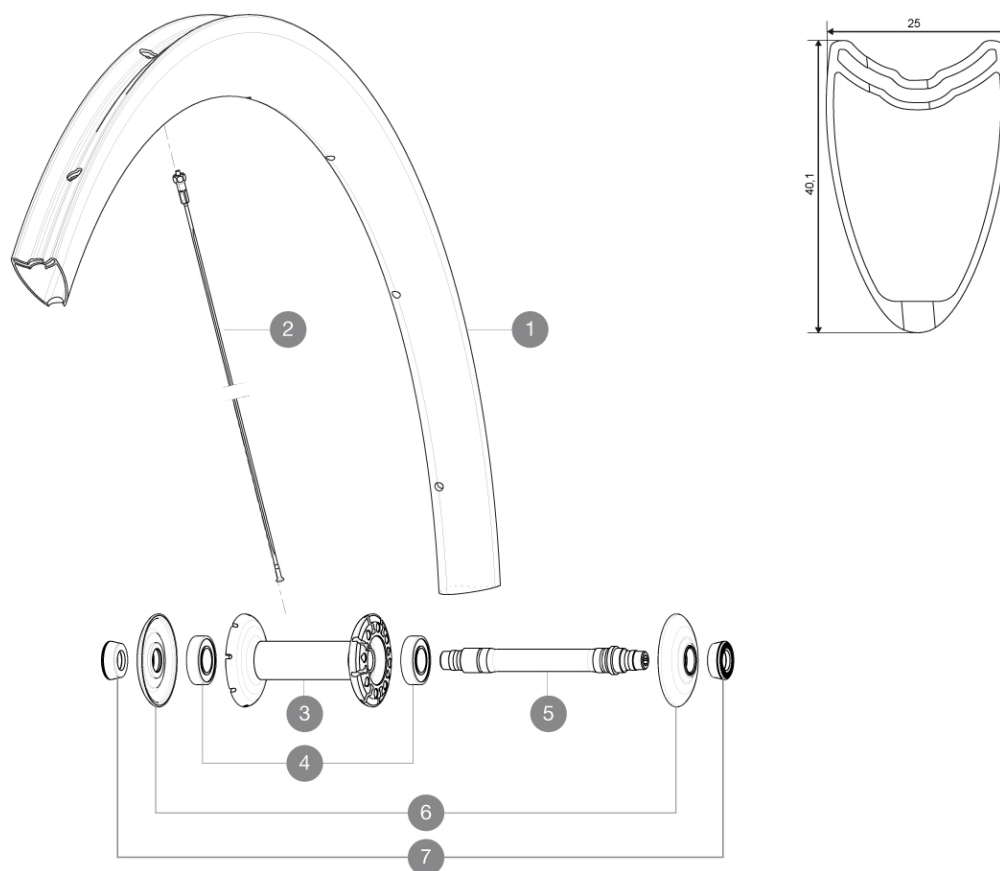

## REFERENCES WHEELS

328183 COSMIC CARBONE 40 Tub FRT WTS

**Specifications****RIMS**

- **Material** : 100% Unidirectional carbon fiber
- **Height** : 40 mm
- **Drilling** : traditional
- **Brake track** : carbon
- **Valve hole diameter** : 6.5 mm
- **Tyre** : tubular
- **ETRTO size** : 28" tubular
- **Recommended tyre sizes** : 19 to 32 mm

**SPOKES**

- **Material** : steel
- **Shape** : straight pull, bladed, double butted
- **Nipples** : brass, ABS
- **Count** : front 16, rear 20
- **Lacing** : radial front and rear non-drive side, crossed 2 rear drive side

**WHEEL HUB**

- **Front and rear bodies** : carbon center tube and aluminum flanges
- **Axle material** : aluminum  
Adjustable sealed cartridge bearings
- **Freewheel** : FTS-L steel

**WHEEL WEIGHTS**

Wheel weight 635