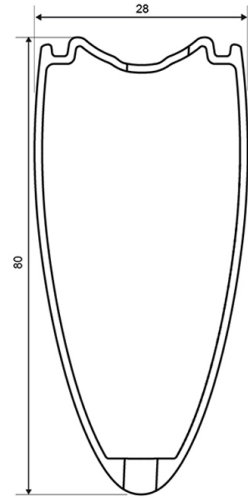

REFERENCES WHEELS

352081 COSMIC CXR 60 Tub FRT WTS

RIMS

&NBSP;:

1	32979310	KIT FRONT RIM CXR 60 TUBULAR - while stock last
1	V2403510	KIT FRONT RIM CXR60T 2016

SPOKES

2	32979601	KIT 10 AERO FT/NDS CXR 60 T BLK SPOKE 255mm
---	----------	---

MAVIC *Cosmic CXR 60 T***DELIVERED WITH**

BR601 quick releases	
Wheelbags	
CXR specific carbon brake pads	
Valve extender	
Multifonction adjustment wrench	
User guide	

Specifications**RIMS**

- **Material** : 100% woven 3K carbon fiber
- **Height** : 60 mm, Width 27 mm with CX01 grooves
- **Drilling** : traditional
- **Brake track** : carbon
- **Valve hole diameter** : 6.5 mm
- **Tyre** : tubular
- **ETRTO size** : 28" tubular
- **Recommended tyre size** : 23 mm

SPOKES

- **Material** : steel
- **Shape** : straight pull, bladed, double butted
- **Nipples** : aluminum, ABS
- **Count** : front 16, rear 20
- **Lacing** : radial front and rear non-drive side, crossed 2 rear drive side

WHEEL HUB

- **Front and rear bodies** : carbon center tube and aluminum flanges
- **Axle material** : aluminum
Adjustable sealed cartridge bearings
- **Freewheel** : FTS-L steel

WHEEL WEIGHTS

Wheel weight 710