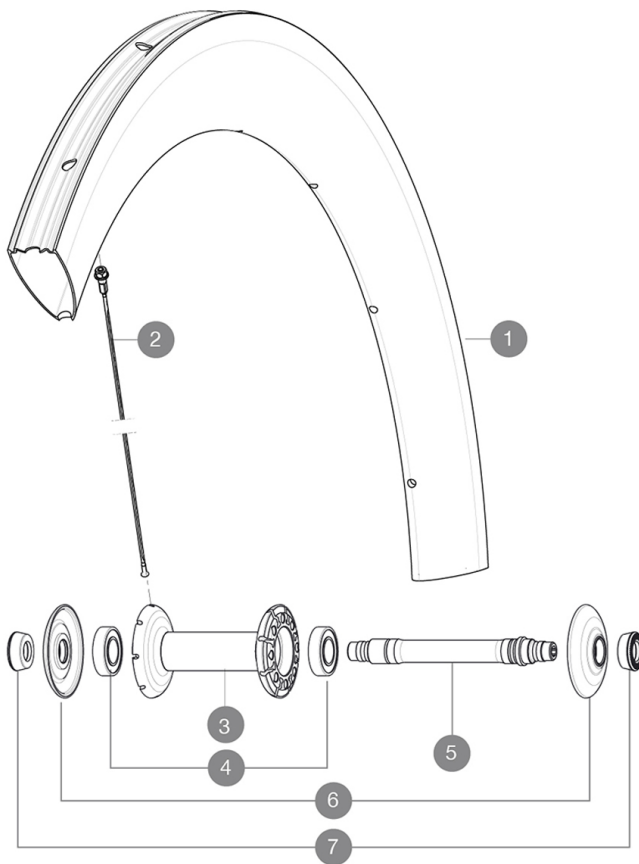

REFERENCES WHEELS

352081 COSMIC CXR 60 Tub FRT WTS

RIMS

&NBSP;:

1	32979310	KIT FRONT RIM CXR 60 TUBULAR - while stock last
1	V2403510	KIT FRONT RIM CXR60T 2016

SPOKES

2	32979601	KIT 10 AERO FT/NDS CXR 60 T BLK SPOKE 255mm
---	----------	---

MAVIC *Cosmic CXR 60 T***DELIVERED WITH**

BR601 quick releases	
Wheelbags	
CXR specific carbon brake pads	
Valve extender	
Multifonction adjustment wrench	
User guide	

Specifications**RIMS**

- **Material** : 100% woven 3K carbon fiber
- **Height** : 60 mm, Width 27 mm with CX01 grooves
- **Drilling** : traditional
- **Brake track** : carbon
- **Valve hole diameter** : 6.5 mm
- **Tyre** : tubular
- **ETRTO size** : 28" tubular
- **Recommended tyre size** : 23 mm

SPOKES

- **Material** : steel
- **Shape** : straight pull, bladed, double butted
- **Nipples** : aluminum, ABS
- **Count** : front 16, rear 20
- **Lacing** : radial front and rear non-drive side, crossed 2 rear drive side

WHEEL HUB

- **Front and rear bodies** : carbon center tube and aluminum flanges
- **Axle material** : aluminum
Adjustable sealed cartridge bearings
- **Freewheel** : FTS-L steel

WHEEL WEIGHTS

Wheel weight 710