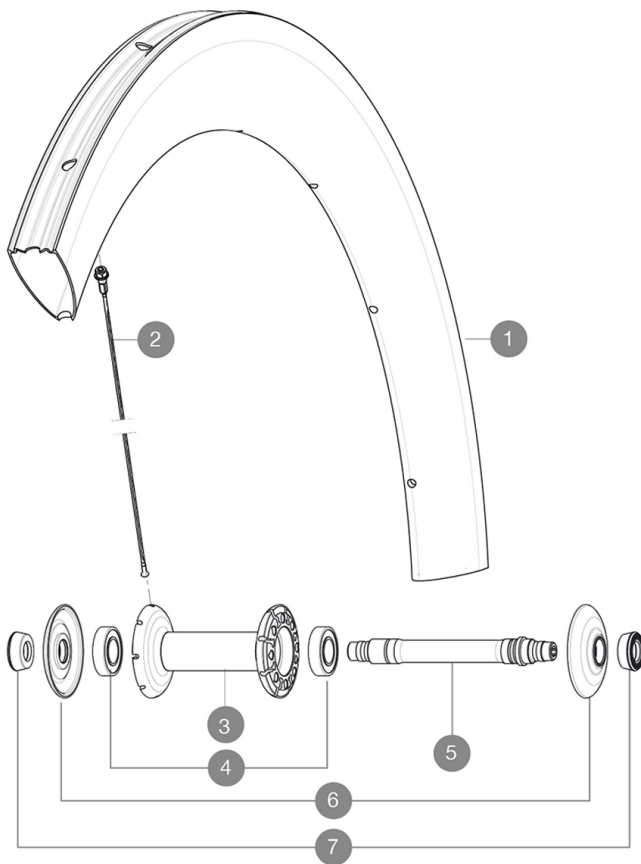

REFERENCES WHEELS

352081 COSMIC CXR 60 Tub FRT WTS

RIMS

&NBSP;:

1	32979310	KIT FRONT RIM CXR 60 TUBULAR - while stock last
1	V2403510	KIT FRONT RIM CXR60T 2016

SPOKES

2	32979601	KIT 10 AERO FT/NDS CXR 60 T BLK SPOKE 255mm
---	----------	---

MAVIC *Cosmic CXR 60 T***DELIVERED WITH**

BR601 quick releases	
Wheelbags	
CXR specific carbon brake pads	
Valve extender	
Multifonction adjustment wrench	
User guide	

Specifications**RIMS**

- **Material** : 100% woven 3K carbon fiber
- **Height** : 60 mm, Width 27 mm with CX01 grooves
- **Drilling** : traditional
- **Brake track** : carbon
- **Valve hole diameter** : 6.5 mm
- **Tyre** : tubular
- **ETRTO size** : 28" tubular
- **Recommended tyre size** : 23 mm

SPOKES

- **Material** : steel
- **Shape** : straight pull, bladed, double butted
- **Nipples** : aluminum, ABS
- **Count** : front 16, rear 20
- **Lacing** : radial front and rear non-drive side, crossed 2 rear drive side

WHEEL HUB

- **Front and rear bodies** : carbon center tube and aluminum flanges
- **Axle material** : aluminum
Adjustable sealed cartridge bearings
- **Freewheel** : FTS-L steel

WHEEL WEIGHTS

Wheel weight 710