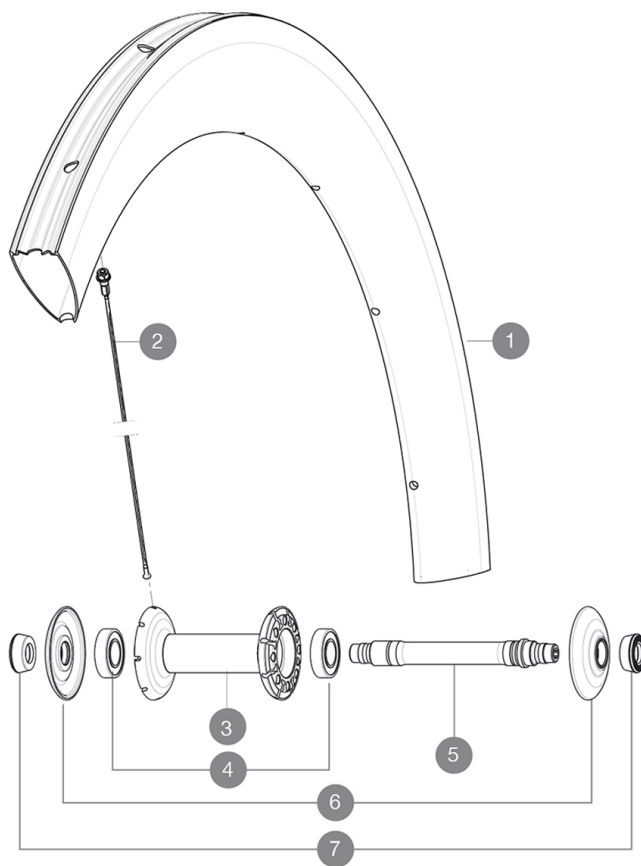

REFERENCES WHEELS

352081 COSMIC CXR 60 Tub FRT WTS

RIMS

&NBSP;:

1	32979310	KIT FRONT RIM CXR 60 TUBULAR - while stock last
1	V2403510	KIT FRONT RIM CXR60T 2016

SPOKES

2	32979601	KIT 10 AERO FT/NDS CXR 60 T BLK SPOKE 255mm
---	----------	---

MAVIC *Cosmic CXR 60 T***DELIVERED WITH**

BR601 quick releases	
Wheelbags	
CXR specific carbon brake pads	
Valve extender	
Multifonction adjustment wrench	
User guide	

Specifications**RIMS**

- **Material** : 100% woven 3K carbon fiber
- **Height** : 60 mm, Width 27 mm with CX01 grooves
- **Drilling** : traditional
- **Brake track** : carbon
- **Valve hole diameter** : 6.5 mm
- **Tyre** : tubular
- **ETRTO size** : 28" tubular
- **Recommended tyre size** : 23 mm

SPOKES

- **Material** : steel
- **Shape** : straight pull, bladed, double butted
- **Nipples** : aluminum, ABS
- **Count** : front 16, rear 20
- **Lacing** : radial front and rear non-drive side, crossed 2 rear drive side

WHEEL HUB

- **Front and rear bodies** : carbon center tube and aluminum flanges
- **Axle material** : aluminum
Adjustable sealed cartridge bearings
- **Freewheel** : FTS-L steel

WHEEL WEIGHTS

Wheel weight 710