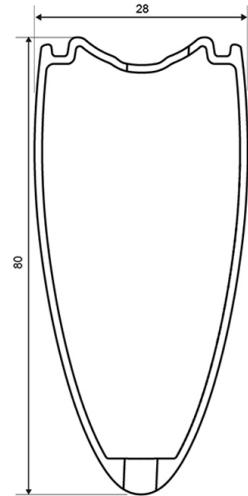

REFERENCES WHEELS

352081 COSMIC CXR 60 Tub FRT WTS

RIMS

&NBSP;:

1	32979310	KIT FRONT RIM CXR 60 TUBULAR - while stock last
1	V2403510	KIT FRONT RIM CXR60T 2016

SPOKES

2	32979601	KIT 10 AERO FT/NDS CXR 60 T BLK SPOKE 255mm
---	----------	---

MAVIC *Cosmic CXR 60 T***DELIVERED WITH**

BR601 quick releases	
Wheelbags	
CXR specific carbon brake pads	
Valve extender	
Multifonction adjustment wrench	
User guide	

Specifications**RIMS**

- **Material** : 100% woven 3K carbon fiber
- **Height** : 60 mm, Width 27 mm with CX01 grooves
- **Drilling** : traditional
- **Brake track** : carbon
- **Valve hole diameter** : 6.5 mm
- **Tyre** : tubular
- **ETRTO size** : 28" tubular
- **Recommended tyre size** : 23 mm

SPOKES

- **Material** : steel
- **Shape** : straight pull, bladed, double butted
- **Nipples** : aluminum, ABS
- **Count** : front 16, rear 20
- **Lacing** : radial front and rear non-drive side, crossed 2 rear drive side

WHEEL HUB

- **Front and rear bodies** : carbon center tube and aluminum flanges
- **Axle material** : aluminum
Adjustable sealed cartridge bearings
- **Freewheel** : FTS-L steel

WHEEL WEIGHTS

Wheel weight 710