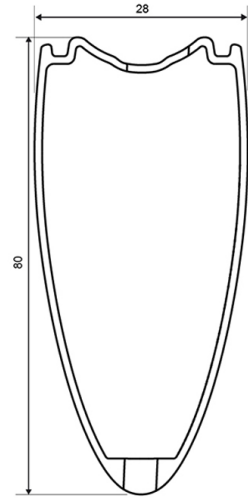

REFERENCES WHEELS

352081 COSMIC CXR 60 Tub FRT WTS

RIMS

&NBSP;:

1	32979310	KIT FRONT RIM CXR 60 TUBULAR - while stock last
1	V2403510	KIT FRONT RIM CXR60T 2016

SPOKES

2	32979601	KIT 10 AERO FT/NDS CXR 60 T BLK SPOKE 255mm
---	----------	---------------------------------------------

MAVIC *Cosmic CXR 60 T***DELIVERED WITH**

BR601 quick releases	
Wheelbags	
CXR specific carbon brake pads	
Valve extender	
Multifonction adjustment wrench	
User guide	

Specifications**RIMS**

- **Material** : 100% woven 3K carbon fiber
- **Height** : 60 mm, Width 27 mm with CX01 grooves
- **Drilling** : traditional
- **Brake track** : carbon
- **Valve hole diameter** : 6.5 mm
- **Tyre** : tubular
- **ETRTO size** : 28" tubular
- **Recommended tyre size** : 23 mm

SPOKES

- **Material** : steel
- **Shape** : straight pull, bladed, double butted
- **Nipples** : aluminum, ABS
- **Count** : front 16, rear 20
- **Lacing** : radial front and rear non-drive side, crossed 2 rear drive side

WHEEL HUB

- **Front and rear bodies** : carbon center tube and aluminum flanges
- **Axle material** : aluminum
Adjustable sealed cartridge bearings
- **Freewheel** : FTS-L steel

WHEEL WEIGHTS

Wheel weight 710