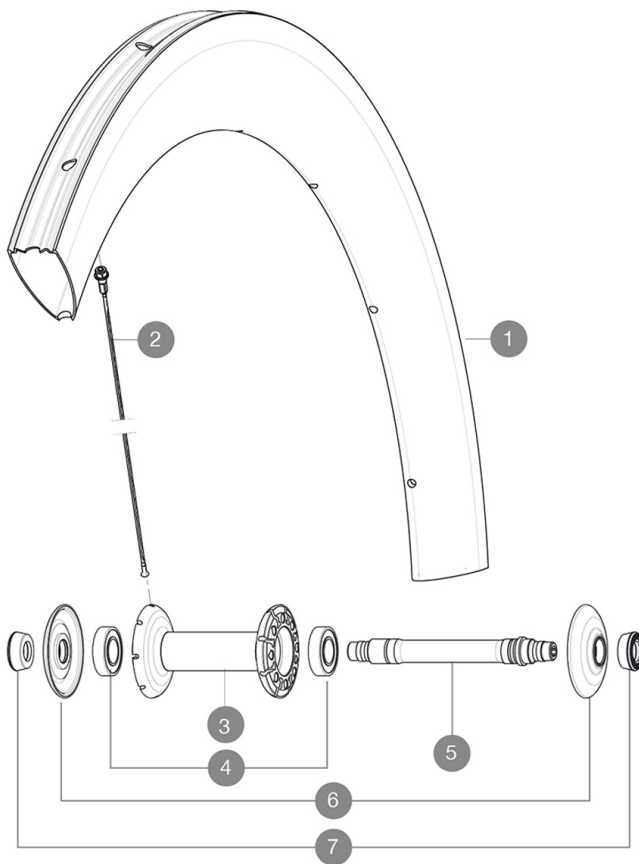

REFERENCES WHEELS

352081 COSMIC CXR 60 Tub FRT WTS

RIMS

&NBSP;:

1	32979310	KIT FRONT RIM CXR 60 TUBULAR - while stock last
1	V2403510	KIT FRONT RIM CXR60T 2016

SPOKES

2	32979601	KIT 10 AERO FT/NDS CXR 60 T BLK SPOKE 255mm
---	----------	---------------------------------------------

MAVIC *Cosmic CXR 60 T***DELIVERED WITH**

BR601 quick releases	
Wheelbags	
CXR specific carbon brake pads	
Valve extender	
Multifonction adjustment wrench	
User guide	

Specifications**RIMS**

- **Material** : 100% woven 3K carbon fiber
- **Height** : 60 mm, Width 27 mm with CX01 grooves
- **Drilling** : traditional
- **Brake track** : carbon
- **Valve hole diameter** : 6.5 mm
- **Tyre** : tubular
- **ETRTO size** : 28" tubular
- **Recommended tyre size** : 23 mm

SPOKES

- **Material** : steel
- **Shape** : straight pull, bladed, double butted
- **Nipples** : aluminum, ABS
- **Count** : front 16, rear 20
- **Lacing** : radial front and rear non-drive side, crossed 2 rear drive side

WHEEL HUB

- **Front and rear bodies** : carbon center tube and aluminum flanges
- **Axle material** : aluminum
Adjustable sealed cartridge bearings
- **Freewheel** : FTS-L steel

WHEEL WEIGHTS

Wheel weight 710