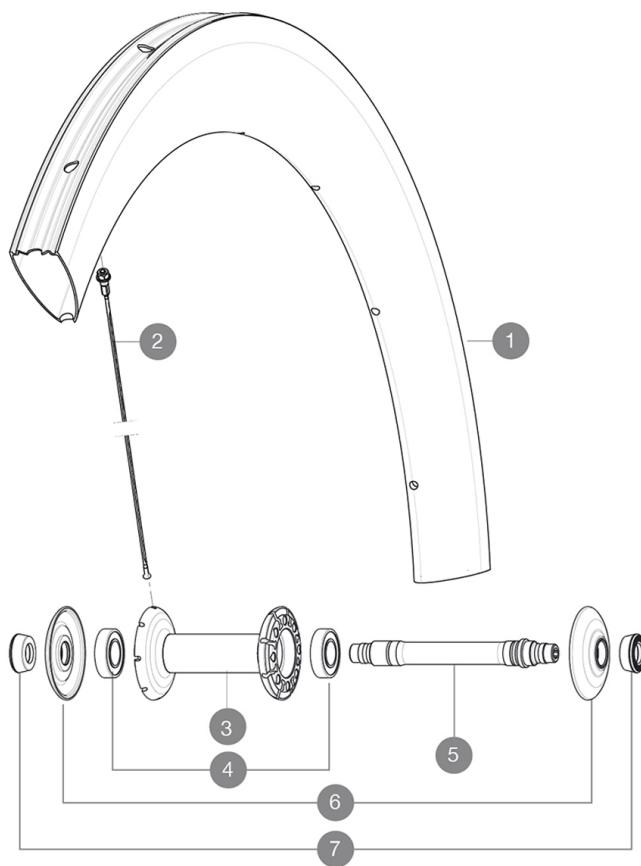

REFERENCES WHEELS

352081 COSMIC CXR 60 Tub FRT WTS

RIMS

&NBSP;:

1	32979310	KIT FRONT RIM CXR 60 TUBULAR - while stock last
1	V2403510	KIT FRONT RIM CXR60T 2016

SPOKES

2	32979601	KIT 10 AERO FT/NDS CXR 60 T BLK SPOKE 255mm
---	----------	---

MAVIC *Cosmic CXR 60 T***DELIVERED WITH**

BR601 quick releases	
Wheelbags	
CXR specific carbon brake pads	
Valve extender	
Multifonction adjustment wrench	
User guide	

Specifications**RIMS**

- **Material** : 100% woven 3K carbon fiber
- **Height** : 60 mm, Width 27 mm with CX01 groves
- **Drilling** : traditional
- **Brake track** : carbon
- **Valve hole diameter** : 6.5 mm
- **Tyre** : tubular
- **ETRTO size** : 28" tubular
- **Recommended tyre size** : 23 mm

SPOKES

- **Material** : steel
- **Shape** : straight pull, bladed, double butted
- **Nipples** : aluminum, ABS
- **Count** : front 16, rear 20
- **Lacing** : radial front and rear non-drive side, crossed 2 rear drive side

WHEEL HUB

- **Front and rear bodies** : carbon center tube and aluminum flanges
- **Axle material** : aluminum
Adjustable sealed cartridge bearings
- **Freewheel** : FTS-L steel

WHEEL WEIGHTS

Wheel weight 710