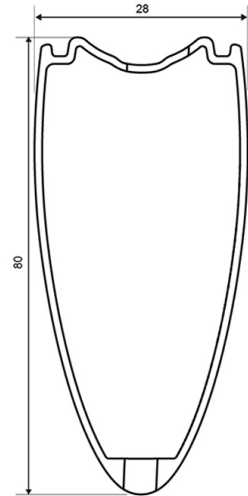

REFERENCES WHEELS

352081 COSMIC CXR 60 Tub FRT WTS

RIMS

&NBSP;:

1	32979310	KIT FRONT RIM CXR 60 TUBULAR - while stock last
1	V2403510	KIT FRONT RIM CXR60T 2016

SPOKES

2	32979601	KIT 10 AERO FT/NDS CXR 60 T BLK SPOKE 255mm
---	----------	---

MAVIC *Cosmic CXR 60 T***DELIVERED WITH**

BR601 quick releases	
Wheelbags	
CXR specific carbon brake pads	
Valve extender	
Multifonction adjustment wrench	
User guide	

Specifications**RIMS**

- **Material** : 100% woven 3K carbon fiber
- **Height** : 60 mm, Width 27 mm with CX01 groves
- **Drilling** : traditional
- **Brake track** : carbon
- **Valve hole diameter** : 6.5 mm
- **Tyre** : tubular
- **ETRTO size** : 28" tubular
- **Recommended tyre size** : 23 mm

SPOKES

- **Material** : steel
- **Shape** : straight pull, bladed, double butted
- **Nipples** : aluminum, ABS
- **Count** : front 16, rear 20
- **Lacing** : radial front and rear non-drive side, crossed 2 rear drive side

WHEEL HUB

- **Front and rear bodies** : carbon center tube and aluminum flanges
- **Axle material** : aluminum
Adjustable sealed cartridge bearings
- **Freewheel** : FTS-L steel

WHEEL WEIGHTS

Wheel weight 710