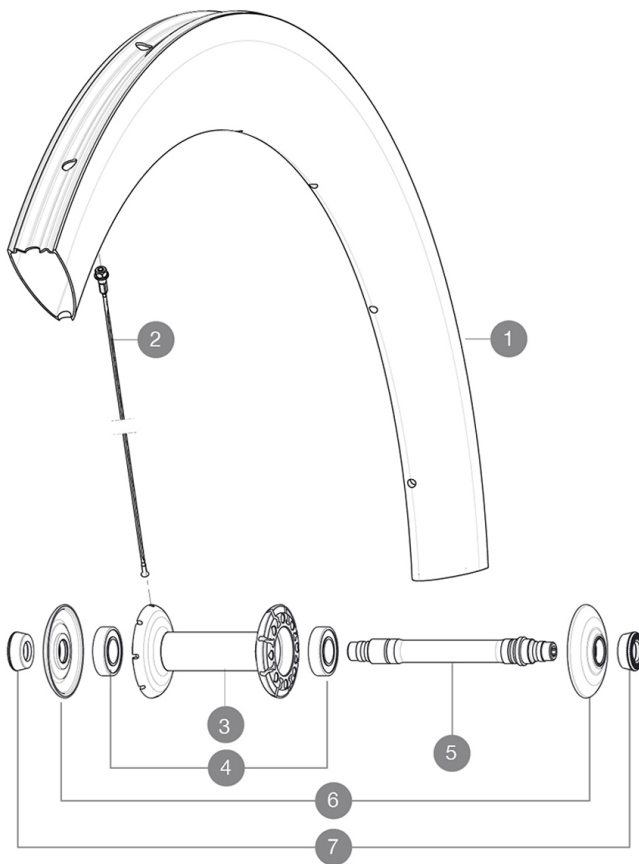

REFERENCES WHEELS

352081 COSMIC CXR 60 Tub FRT WTS

RIMS

&NBSP;:

1	V2403510	KIT FRONT RIM CXR60T 2016
1	32979310	KIT FRONT RIM CXR 60 TUBULAR - while stock last

SPOKES

2	32979601	KIT 10 AERO FT/NDS CXR 60 T BLK SPOKE 255mm
---	----------	---

MAVIC *Cosmic CXR 60 T***DELIVERED WITH**

BR601 quick releases	
Wheelbags	
CXR specific carbon brake pads	
Valve extender	
Multifonction adjustment wrench	
User guide	

Specifications**RIMS**

- **Material** : 100% woven 3K carbon fiber
- **Height** : 60 mm, Width 27 mm with CX01 grooves
- **Drilling** : traditional
- **Brake track** : carbon
- **Valve hole diameter** : 6.5 mm
- **Tyre** : tubular
- **ETRTO size** : 28" tubular
- **Recommended tyre size** : 23 mm

SPOKES

- **Material** : steel
- **Shape** : straight pull, bladed, double butted
- **Nipples** : aluminum, ABS
- **Count** : front 16, rear 20
- **Lacing** : radial front and rear non-drive side, crossed 2 rear drive side

WHEEL HUB

- **Front and rear bodies** : carbon center tube and aluminum flanges
- **Axle material** : aluminum
Adjustable sealed cartridge bearings
- **Freewheel** : FTS-L steel

WHEEL WEIGHTS

Wheel weight 710