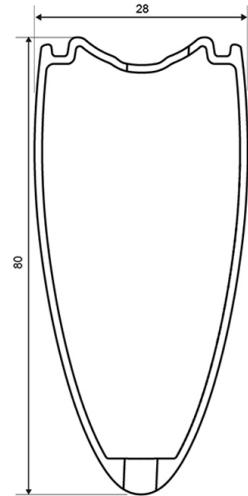

REFERENCES WHEELS

352081 COSMIC CXR 60 Tub FRT WTS

RIMS

&NBSP;:

1	V2403510	KIT FRONT RIM CXR60T 2016
1	32979310	KIT FRONT RIM CXR 60 TUBULAR - while stock last

SPOKES

2	32979601	KIT 10 AERO FT/NDS CXR 60 T BLK SPOKE 255mm
---	----------	---

MAVIC *Cosmic CXR 60 T***DELIVERED WITH**

BR601 quick releases	
Wheelbags	
CXR specific carbon brake pads	
Valve extender	
Multifonction adjustment wrench	
User guide	

Specifications**RIMS**

- **Material** : 100% woven 3K carbon fiber
- **Height** : 60 mm, Width 27 mm with CX01 grooves
- **Drilling** : traditional
- **Brake track** : carbon
- **Valve hole diameter** : 6.5 mm
- **Tyre** : tubular
- **ETRTO size** : 28" tubular
- **Recommended tyre size** : 23 mm

SPOKES

- **Material** : steel
- **Shape** : straight pull, bladed, double butted
- **Nipples** : aluminum, ABS
- **Count** : front 16, rear 20
- **Lacing** : radial front and rear non-drive side, crossed 2 rear drive side

WHEEL HUB

- **Front and rear bodies** : carbon center tube and aluminum flanges
- **Axle material** : aluminum
Adjustable sealed cartridge bearings
- **Freewheel** : FTS-L steel

WHEEL WEIGHTS

Wheel weight 710