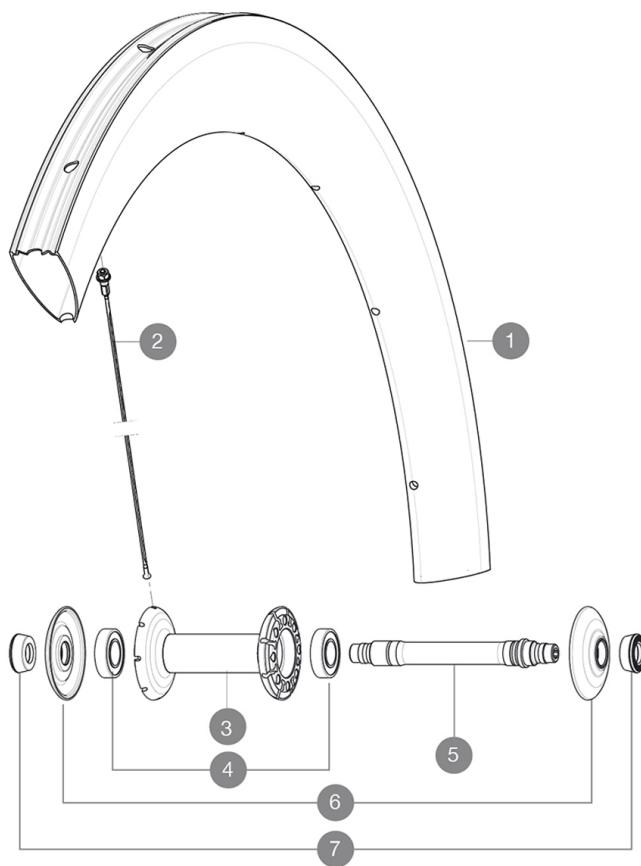

REFERENCES WHEELS

352081 COSMIC CXR 60 Tub FRT WTS

RIMS

&NBSP;:

1	V2403510	KIT FRONT RIM CXR60T 2016
1	32979310	KIT FRONT RIM CXR 60 TUBULAR - while stock last

SPOKES

2	32979601	KIT 10 AERO FT/NDS CXR 60 T BLK SPOKE 255mm
---	----------	---

MAVIC *Cosmic CXR 60 T***DELIVERED WITH**

BR601 quick releases	
Wheelbags	
CXR specific carbon brake pads	
Valve extender	
Multifonction adjustment wrench	
User guide	

Specifications**RIMS**

- **Material** : 100% woven 3K carbon fiber
- **Height** : 60 mm, Width 27 mm with CX01 grooves
- **Drilling** : traditional
- **Brake track** : carbon
- **Valve hole diameter** : 6.5 mm
- **Tyre** : tubular
- **ETRTO size** : 28" tubular
- **Recommended tyre size** : 23 mm

SPOKES

- **Material** : steel
- **Shape** : straight pull, bladed, double butted
- **Nipples** : aluminum, ABS
- **Count** : front 16, rear 20
- **Lacing** : radial front and rear non-drive side, crossed 2 rear drive side

WHEEL HUB

- **Front and rear bodies** : carbon center tube and aluminum flanges
- **Axle material** : aluminum
Adjustable sealed cartridge bearings
- **Freewheel** : FTS-L steel

WHEEL WEIGHTS

Wheel weight 710