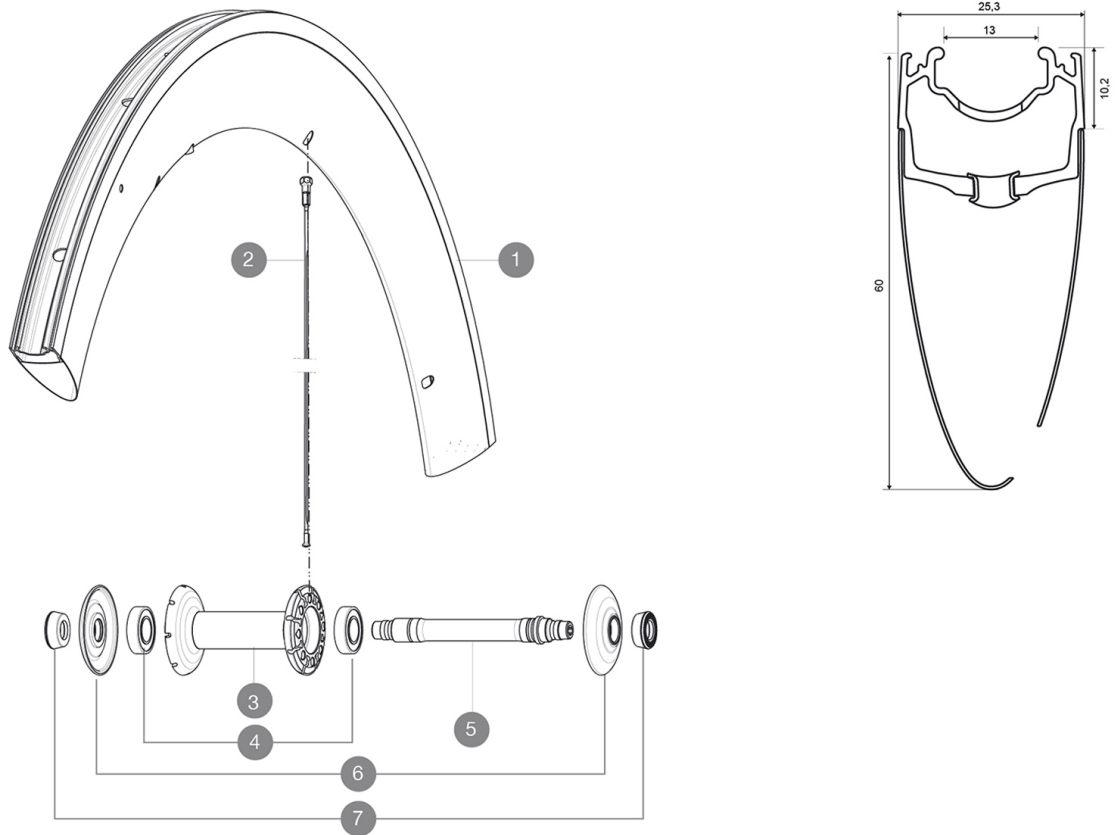

REFERENCES WHEELS

354675 COSMIC CXR 60 C FRT WTS

RIMS

&NBSP;:

1	V2403710	KIT FRONT RIM CXR60C 2016
----------	----------	---------------------------

SPOKES

2	32976801	KIT 10 AERO FT/NDS CXR 60 C BLK SPOKE 289mm
----------	----------	---

MAVIC *Cosmic CXR 60 C***DELIVERED WITH**

BR601 quick releases	
Rim tape	
Wheelbags	
CXR specific Exalith brake pads	
Valve extender	
Multifunction adjustment wrench	
User guide	

Specifications**RIMS**

- **Material** : 100% woven 3K carbon fiber
- **Height** : 60 mm, Width 27 mm with CX01 groves
- **Joint** : SUP
- **Drilling** : traditional
- **Brake track** : Exalith 2
- **Weight reduction** : ISM
- **Valve hole diameter** : 6.5 mm
- **Tyre** : clincher
- **ETRTO size** : 622x13C
- **Recommended tyre size** : 23 mm

SPOKES

- **Material** : steel
- **Shape** : straight pull, bladed, double butted
- **Nipples** : aluminum, ABS
- **Count** : front 16, rear 20
- **Lacing** : radial front and rear non-drive side, crossed 2 rear drive side

WHEEL HUB

- **Front and rear bodies** : carbon center tube and aluminum flanges
- **Axle material** : aluminum
- Adjustable sealed cartridge bearings
- **Freewheel** : FTS-L steel

WHEEL WEIGHTS

Wheel weight 820