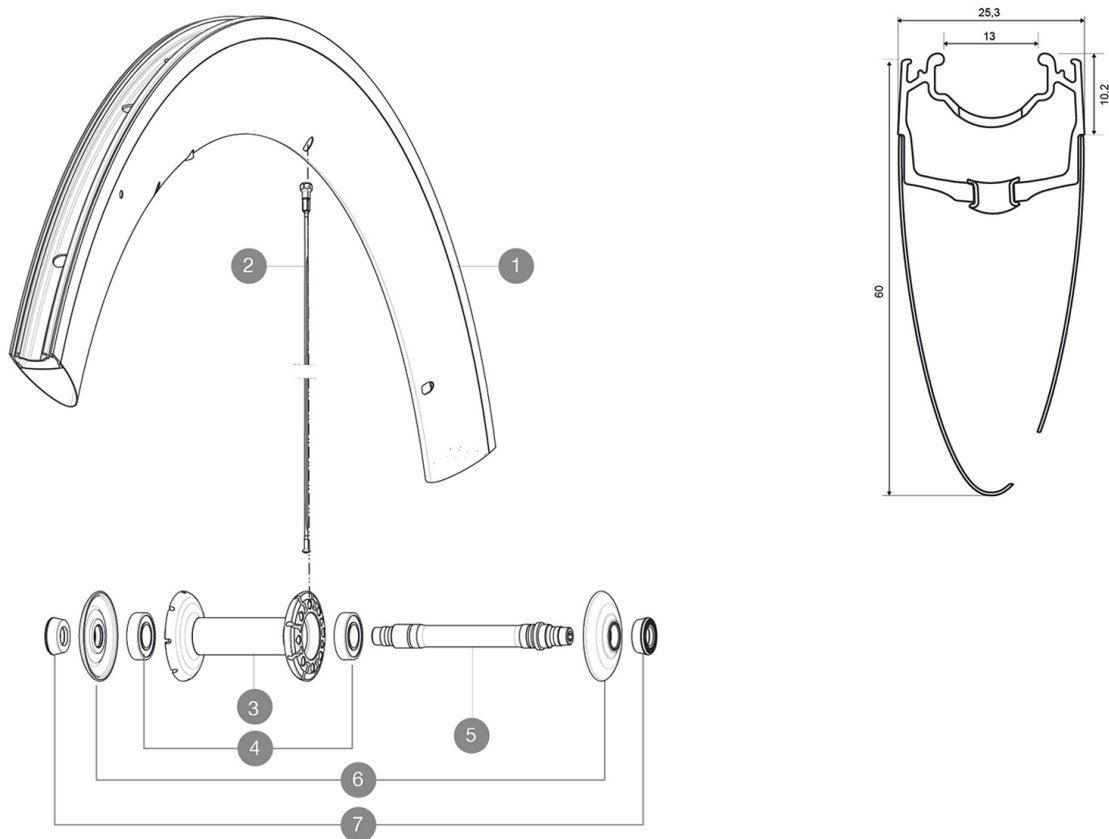

REFERENCES WHEELS

354675 COSMIC CXR 60 C FRT WTS

RIMS

&NBSP;:

1	V2403710	KIT FRONT RIM CXR60C 2016
---	----------	---------------------------

SPOKES

2	32976801	KIT 10 AERO FT/NDS CXR 60 C BLK SPOKE 289mm
---	----------	---------------------------------------------

MAVIC Cosmic CXR 60 C

DELIVERED WITH

BR601 quick releases	
Rim tape	
Wheelbags	
CXR specific Exalith brake pads	
Valve extender	
Multifunction adjustment wrench	
User guide	

Specifications

RIMS

- **Material** : 100% woven 3K carbon fiber
- **Height** : 60 mm, Width 27 mm with CX01 grooves
- **Joint** : SUP
- **Drilling** : traditional
- **Brake track** : Exalith 2
- **Weight reduction** : ISM
- **Valve hole diameter** : 6.5 mm
- **Tyre** : clincher
- **ETRTO size** : 622x13C
- **Recommended tyre size** : 23 mm

SPOKES

- **Material** : steel
- **Shape** : straight pull, bladed, double butted
- **Nipples** : aluminum, ABS
- **Count** : front 16, rear 20
- **Lacing** : radial front and rear non-drive side, crossed 2 rear drive side

WHEEL HUB

- **Front and rear bodies** : carbon center tube and aluminum flanges
- **Axle material** : aluminum
- Adjustable sealed cartridge bearings
- **Freewheel** : FTS-L steel

WHEEL WEIGHTS

Wheel weight 820