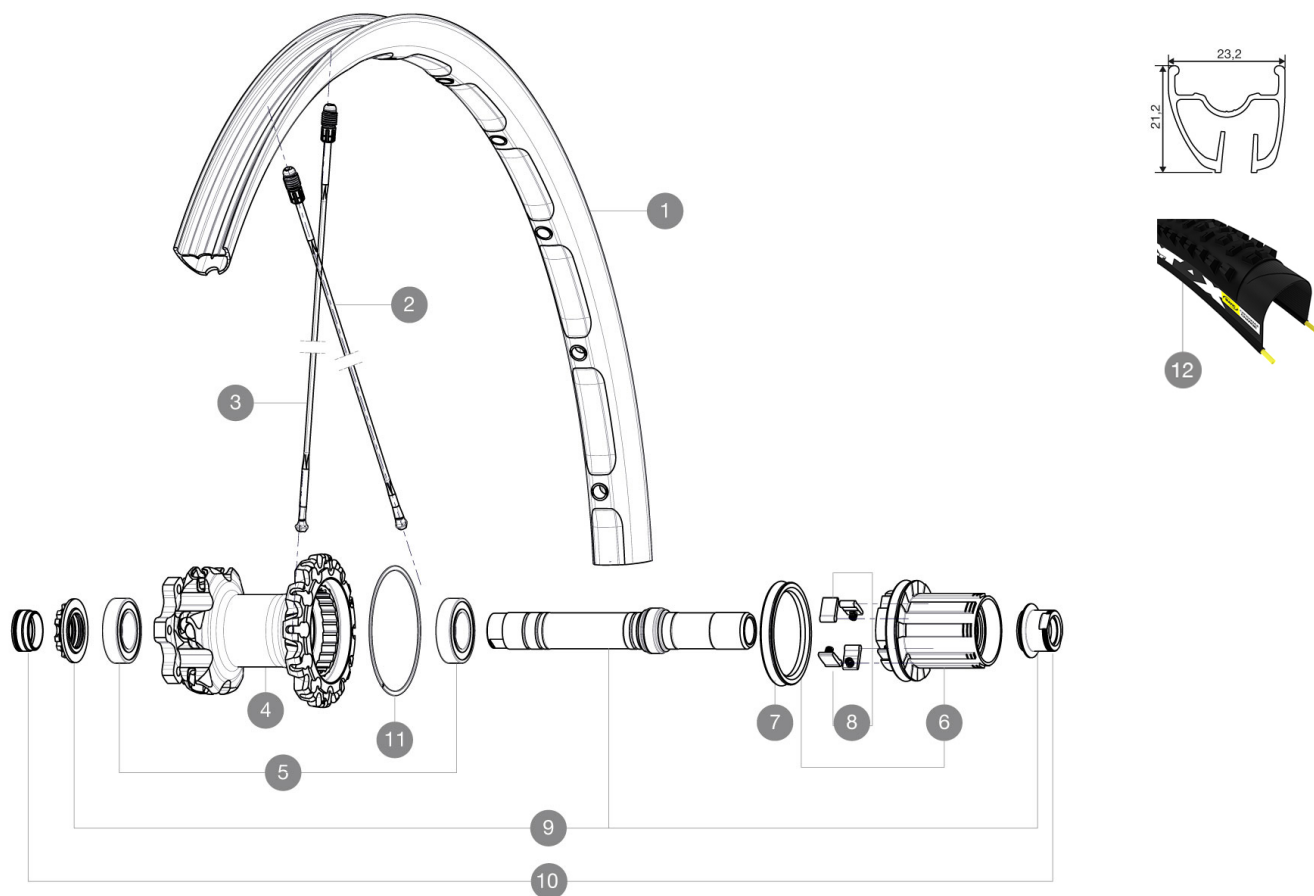

参照ホイール

355218 CROSSMAX ENDURO 26RRWTS

RIMS

&NBSP;:

1	36646713	"REAR CROSSMAX ENDURO 26" RIM"
---	----------	--------------------------------

SPOKES

2	36647101	10 SPOKES OPP DRIVE SIDE CROSSMAX ENDURO 269mm
3	36647201	10 SPOKES DRIVE SIDE CROSSMAX ENDURO 239mm

HUB SHELLS

5	M40076	HUB BEARINGS 17x30x7 6903 x 2
6	35126001	ITS-4 FREEWHEEL BODY + SEAL 2013 (WITHOUT PAWLS)
7	99610701	ITS4 SEAL
8	99610601	ITS4 PAWLS KIT
9	30870401	REAR AXLE KIT ITS4 135mm D6T/DCL 2012
11	30871801	ELASTIC RING 56mm diam.

ADAPTERS

10	30873101	2 REAR REDUCERS 12/9,5mm 2012 ITS4 HUB
----	----------	--