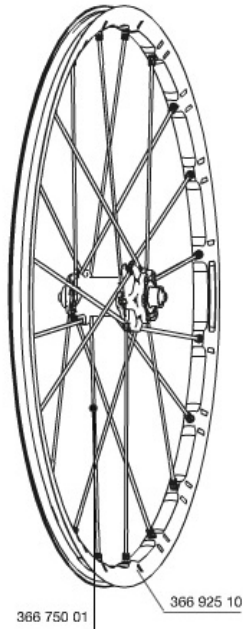

REFERENZEN RÄDER

356026	CROSSMAX SLR 650b D6T FRT	356032	CROSSMAX SLR 650b Dcl FRT
--------	---------------------------	--------	---------------------------

RIMS

&NBSP;:

36692510	"FRONT CROSSMAX SLR 650b/27,5" RIM"
----------	-------------------------------------

SPOKES

36675001	"10 SPOKES OPP DRIVE SIDE CROSSMAX SLR/ENDURO 650b/27,5" 28
----------	-------------------------------------------------------------

HUB SHELLS

99688201	9/15 D6T HUB FRONT AXLE
10846501	FRONT FORK SUPPORT FOR 15mm AXLE
99688501	BEARING KIT 9/15 D6T HUB

ADAPTERS

99694101	2 REDUCERS 15/9mm
----------	-------------------

MAVIC *Crossmax SLR 650b*

Specifications

RADGEWICHTE

Radgewicht 735