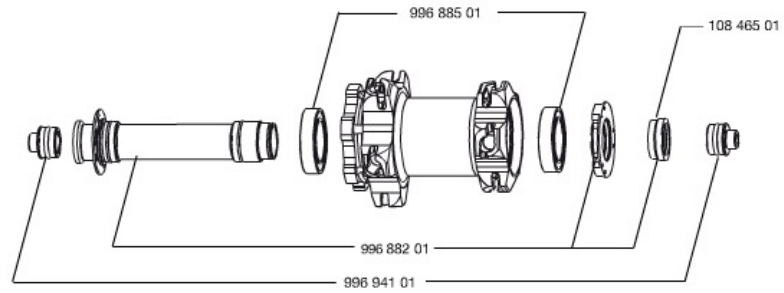

REFERENZEN RÄDER

356026	CROSSMAX SLR 650b D6T FRT	356032	CROSSMAX SLR 650b Dcl FRT
--------	---------------------------	--------	---------------------------

RIMS

&NBSP;:

36692510	"FRONT CROSSMAX SLR 650b/27,5" RIM"
----------	-------------------------------------

SPOKES

36675001	"10 SPOKES OPP DRIVE SIDE CROSSMAX SLR/ENDURO 650b/27,5" 28
----------	-------------------------------------------------------------

HUB SHELLS

99688201	9/15 D6T HUB FRONT AXLE
10846501	FRONT FORK SUPPORT FOR 15mm AXLE
99688501	BEARING KIT 9/15 D6T HUB

ADAPTERS

99694101	2 REDUCERS 15/9mm
----------	-------------------

MAVIC *Crossmax SLR 650b*

Specifications

RADGEWICHTE

Radgewicht 735