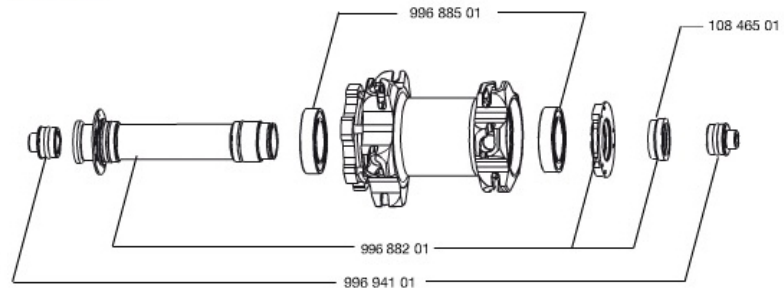

REFERENCES WHEELS

356026	CROSSMAX SLR 650b D6T FRT	356032	CROSSMAX SLR 650b Dcl FRT
--------	---------------------------	--------	---------------------------

RIMS

&NBSP;:

36692510	"KIT FRONT CROSSMAX SLR 27,5"" RIM"
----------	-------------------------------------

SPOKES

36675001	"KIT 10 NDS XMAX SLR/ENDURO 27,5"" ALU SPK 281,5mm"
----------	---

HUB SHELLS

99688201	9/15 6B FRT AXLE CROSSMAX/KSY PRO CARBON SL C
10846501	FRONT FORK SUPPORT FOR 15mm AXLE
99688501	BEARING KIT 9/12/15 D6T HUB 20x32x7 6804

ADAPTERS

99694101	ADAPTER Ft 15 to 9mm QR
----------	-------------------------

MAVIC *Crossmax SLR 650b*

Specifications

WHEEL WEIGHTS

Wheel weight 735