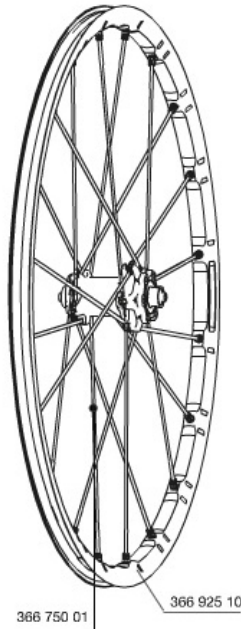

REFERENCES WHEELS

356026	CROSSMAX SLR 650b D6T FRT	356032	CROSSMAX SLR 650b Dcl FRT
--------	---------------------------	--------	---------------------------

RIMS

&NBSP;:

36692510	"KIT FRONT CROSSMAX SLR 27,5"" RIM"
----------	-------------------------------------

SPOKES

36675001	"KIT 10 NDS XMAX SLR/ENDURO 27,5"" ALU SPK 281,5mm"
----------	---

HUB SHELLS

99688201	9/15 6B FRT AXLE CROSSMAX/KSY PRO CARBON SL C
10846501	FRONT FORK SUPPORT FOR 15mm AXLE
99688501	BEARING KIT 9/12/15 D6T HUB 20x32x7 6804

ADAPTERS

99694101	ADAPTER Ft 15 to 9mm QR
----------	-------------------------

MAVIC *Crossmax SLR 650b*

Specifications

WHEEL WEIGHTS

Wheel weight 735