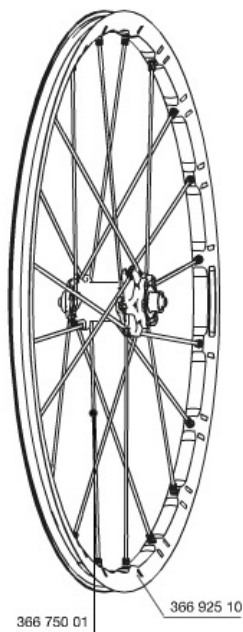

REFERENCES WHEELS

356026	CROSSMAX SLR 650b D6T FRT	356032	CROSSMAX SLR 650b Dcl FRT
--------	---------------------------	--------	---------------------------

RIMS

&NBSP;:

36692510	"KIT FRONT CROSSMAX SLR 27,5"" RIM"
----------	-------------------------------------

SPOKES

36675001	"KIT 10 NDS XMAX SLR/ENDURO 27,5"" ALU SPK 281,5mm"
----------	---

HUB SHELLS

99688201	9/15 6B FRT AXLE CROSSMAX/KSY PRO CARBON SL C
10846501	FRONT FORK SUPPORT FOR 15mm AXLE
99688501	BEARING KIT 9/12/15 D6T HUB 20x32x7 6804

ADAPTERS

99694101	ADAPTER Ft 15 to 9mm QR
----------	-------------------------

MAVIC *Crossmax SLR 650b*

Specifications

WHEEL WEIGHTS

Wheel weight 735