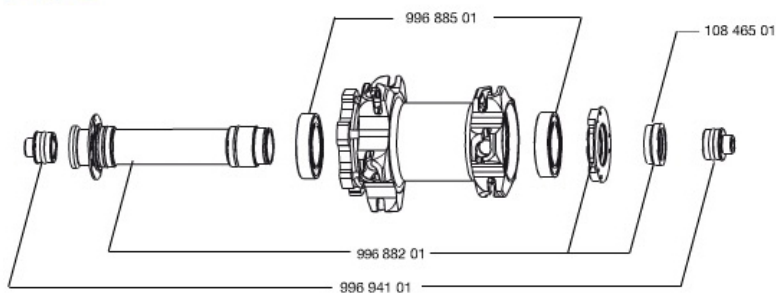

REFERENCES WHEELS

356026	CROSSMAX SLR 650b D6T FRT	356032	CROSSMAX SLR 650b Dcl FRT
--------	---------------------------	--------	---------------------------

RIMS

&NBSP;:

36692510	"KIT FRONT CROSSMAX SLR 27,5"" RIM"
----------	-------------------------------------

SPOKES

36675001	"KIT 10 NDS XMAX SLR/ENDURO 27,5"" ALU SPK 281,5mm"
----------	---

HUB SHELLS

99688201	9/15 6B FRT AXLE CROSSMAX/KSY PRO CARBON SL C
10846501	FRONT FORK SUPPORT FOR 15mm AXLE
99688501	BEARING KIT 9/12/15 D6T HUB 20x32x7 6804

ADAPTERS

99694101	ADAPTER Ft 15 to 9mm QR
----------	-------------------------

MAVIC *Crossmax SLR 650b*

Specifications

WHEEL WEIGHTS

Wheel weight 735