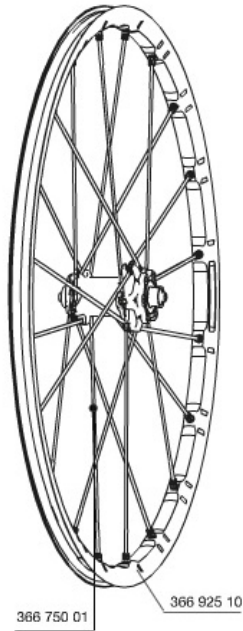

REFERENCES WHEELS

356026	CROSSMAX SLR 650b D6t FRT	356032	CROSSMAX SLR 650b Dcl FRT
--------	---------------------------	--------	---------------------------

RIMS

&NBSP;:

36692510	"KIT FRONT CROSSMAX SLR 27,5"" RIM"
----------	-------------------------------------

SPOKES

36675001	"KIT 10 NDS XMAX SLR/ENDURO 27,5"" ALU SPK 281,5mm"
----------	---

HUB SHELLS

99688201	9/15 6B FRT AXLE CROSSMAX/KSY PRO CARBON SL C
10846501	FRONT FORK SUPPORT FOR 15mm AXLE
99688501	BEARING KIT 9/12/15 D6T HUB 20x32x7 6804

ADAPTERS

99694101	ADAPTER Ft 15 to 9mm QR
----------	-------------------------

MAVIC *Crossmax SLR 650b*

Specifications

WHEEL WEIGHTS

Wheel weight 735