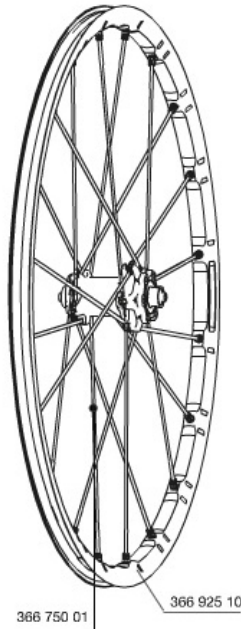

## REFERENCES WHEELS

356026	CROSSMAX SLR 650b D6t FRT	356032	CROSSMAX SLR 650b Dcl FRT
--------	---------------------------	--------	---------------------------

### RIMS

&NBSP;:

36692510	"KIT FRONT CROSSMAX SLR 27,5"" RIM"
----------	-------------------------------------

### SPOKES

36675001	"KIT 10 NDS XMAX SLR/ENDURO 27,5"" ALU SPK 281,5mm"
----------	---

### **WHEEL WEIGHTS**

Wheel weight 735