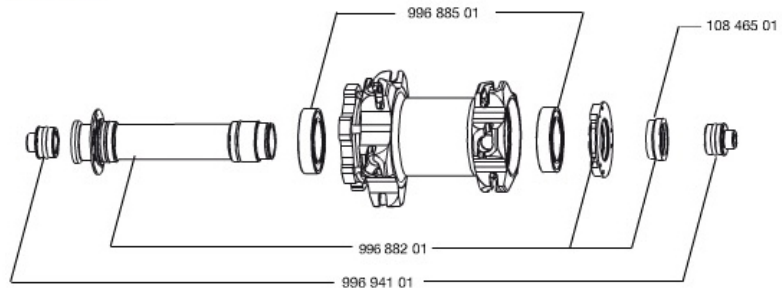

## REFERENCES WHEELS

356026	CROSSMAX SLR 650b D6t FRT	356032	CROSSMAX SLR 650b Dcl FRT
--------	---------------------------	--------	---------------------------

### RIMS

&NBSP;:

36692510	"KIT FRONT CROSSMAX SLR 27,5"" RIM"
----------	-------------------------------------

### SPOKES

36675001	"KIT 10 NDS XMAX SLR/ENDURO 27,5"" ALU SPK 281,5mm"
----------	---

### **WHEEL WEIGHTS**

Wheel weight 735