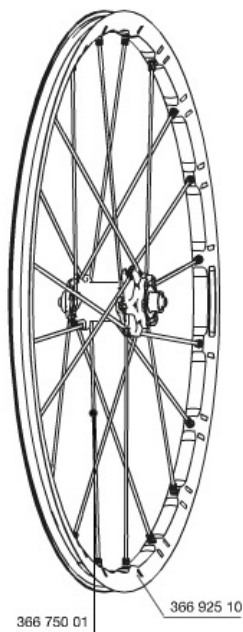

## REFERENCES WHEELS

356026	CROSSMAX SLR 650b D6t FRT	356032	CROSSMAX SLR 650b Dcl FRT
--------	---------------------------	--------	---------------------------

### RIMS

&NBSP::

36692510	"KIT FRONT CROSSMAX SLR 27,5"" RIM"
----------	-------------------------------------

### SPOKES

36675001	"KIT 10 NDS XMAX SLR/ENDURO 27,5"" ALU SPK 281,5mm"
----------	---

### **WHEEL WEIGHTS**

Wheel weight 735