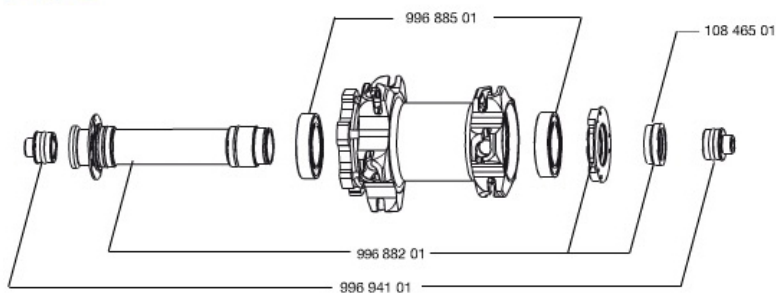

### RIMS

&NBSP::

36692510	"KIT FRONT CROSSMAX SLR 27,5"" RIM"
----------	-------------------------------------

### SPOKES

36675001	"KIT 10 NDS XMAX SLR/ENDURO 27,5"" ALU SPK 281,5mm"
----------	---

### **WHEEL WEIGHTS**

Wheel weight 735