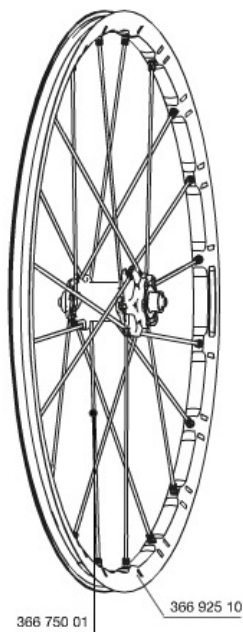

## REFERENCES WHEELS

356026	CROSSMAX SLR 650b D6t FRT	356032	CROSSMAX SLR 650b Dcl FRT
--------	---------------------------	--------	---------------------------

### RIMS

&NBSP;:

36692510	"KIT FRONT CROSSMAX SLR 27,5"" RIM"
----------	-------------------------------------

### SPOKES

36675001	"KIT 10 NDS XMAX SLR/ENDURO 27,5"" ALU SPK 281,5mm"
----------	---

### **WHEEL WEIGHTS**

Wheel weight 735