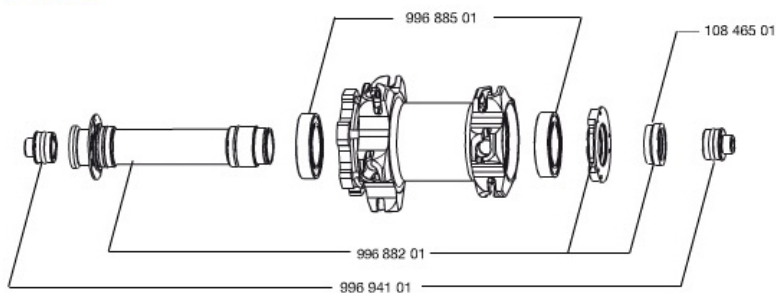

### RIMS

&NBSP;:

36692510	"KIT FRONT CROSSMAX SLR 27,5"" RIM"
----------	-------------------------------------

### SPOKES

36675001	"KIT 10 NDS XMAX SLR/ENDURO 27,5"" ALU SPK 281,5mm"
----------	---

### **WHEEL WEIGHTS**

Wheel weight 735