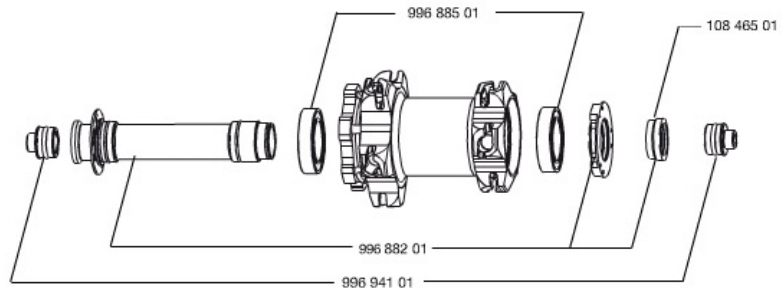

## REFERENCES WHEELS

356026	CROSSMAX SLR 650b D6t FRT	356032	CROSSMAX SLR 650b Dcl FRT
--------	---------------------------	--------	---------------------------

### RIMS

&NBSP::

36692510	"KIT FRONT CROSSMAX SLR 27,5"" RIM"
----------	-------------------------------------

### SPOKES

36675001	"KIT 10 NDS XMAX SLR/ENDURO 27,5"" ALU SPK 281,5mm"
----------	---

### **WHEEL WEIGHTS**

Wheel weight 735