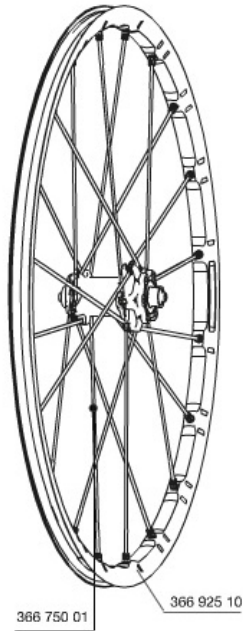

## REFERENCES WHEELS

356026	CROSSMAX SLR 650b D6t FRT	356032	CROSSMAX SLR 650b Dcl FRT
--------	---------------------------	--------	---------------------------

### RIMS

&NBSP::

36692510	"KIT FRONT CROSSMAX SLR 27,5"" RIM"
----------	-------------------------------------

### SPOKES

36675001	"KIT 10 NDS XMAX SLR/ENDURO 27,5"" ALU SPK 281,5mm"
----------	---

### **WHEEL WEIGHTS**

Wheel weight 735