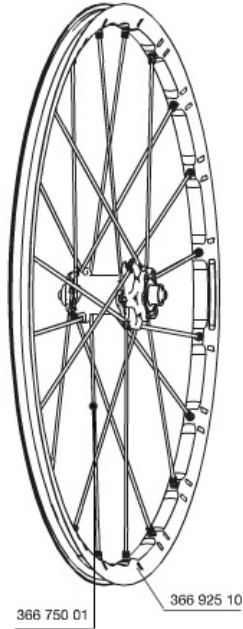

REFERENZE RUOTE

356026	CROSSMAX SLR 650b D6T FRT	356032	CROSSMAX SLR 650b Dcl FRT
--------	---------------------------	--------	---------------------------

RIMS

&NBSP;:

36692510	"FRONT CROSSMAX SLR 650b/27,5" RIM"
----------	-------------------------------------

SPOKES

36675001	"10 SPOKES OPP DRIVE SIDE CROSSMAX SLR/ENDURO 650b/27,5" 28
----------	---

HUB SHELLS

99688201	9/15 D6T HUB FRONT AXLE
10846501	FRONT FORK SUPPORT FOR 15mm AXLE
99688501	BEARING KIT 9/15 D6T HUB

ADAPTERS

99694101	2 REDUCERS 15/9mm
----------	-------------------

MAVIC *Crossmax SLR 650b*

Specifications

PESI RUOTE

Peso della ruota 735