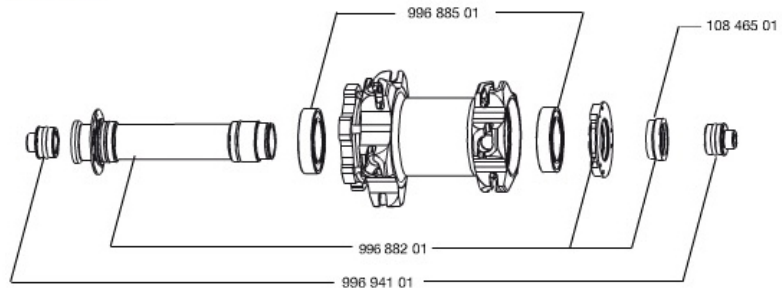

REFERENZE RUOTE

356026	CROSSMAX SLR 650b D6T FRT	356032	CROSSMAX SLR 650b Dcl FRT
--------	---------------------------	--------	---------------------------

RIMS

&NBSP;:

36692510	"FRONT CROSSMAX SLR 650b/27,5" RIM"
----------	-------------------------------------

SPOKES

36675001	"10 SPOKES OPP DRIVE SIDE CROSSMAX SLR/ENDURO 650b/27,5" 28
----------	---

HUB SHELLS

99688201	9/15 D6T HUB FRONT AXLE
10846501	FRONT FORK SUPPORT FOR 15mm AXLE
99688501	BEARING KIT 9/15 D6T HUB

ADAPTERS

99694101	2 REDUCERS 15/9mm
----------	-------------------

MAVIC *Crossmax SLR 650b*

Specifications

PESI RUOTE

Peso della ruota 735