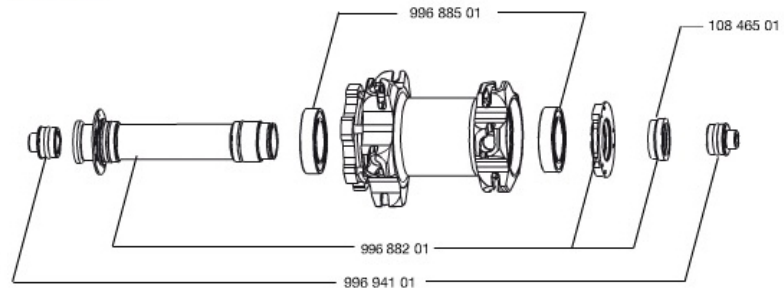

REFERENZE RUOTE

356026	CROSSMAX SLR 650b D6T FRT	356032	CROSSMAX SLR 650b Dcl FRT
--------	---------------------------	--------	---------------------------

RIMS

&NBSP;:

36692510	"FRONT CROSSMAX SLR 650b/27,5" RIM"
----------	-------------------------------------

SPOKES

36675001	"10 SPOKES OPP DRIVE SIDE CROSSMAX SLR/ENDURO 650b/27,5" 28
----------	---

HUB SHELLS

10846501	FRONT FORK SUPPORT FOR 15mm AXLE
99688501	BEARING KIT 9/15 D6T HUB
99688201	9/15 D6T HUB FRONT AXLE

ADAPTERS

99694101	2 REDUCERS 15/9mm
----------	-------------------

MAVIC *Crossmax SLR 650b*

Specifications

PESI RUOTE

Peso della ruota 735