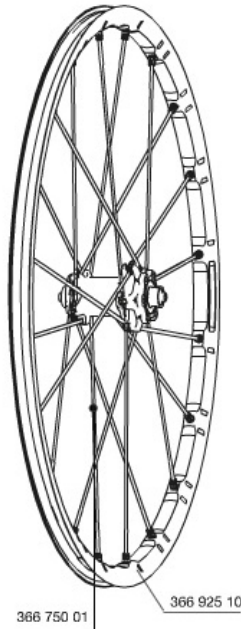

REFERENZE RUOTE

356026	CROSSMAX SLR 650b D6T FRT	356032	CROSSMAX SLR 650b Dcl FRT
--------	---------------------------	--------	---------------------------

RIMS

&NBSP;:

36692510	"FRONT CROSSMAX SLR 650b/27,5" RIM"
----------	-------------------------------------

SPOKES

36675001	"10 SPOKES OPP DRIVE SIDE CROSSMAX SLR/ENDURO 650b/27,5" 28
----------	---

HUB SHELLS

10846501	FRONT FORK SUPPORT FOR 15mm AXLE
99688501	BEARING KIT 9/15 D6T HUB
99688201	9/15 D6T HUB FRONT AXLE

ADAPTERS

99694101	2 REDUCERS 15/9mm
----------	-------------------

MAVIC *Crossmax SLR 650b*

Specifications

PESI RUOTE

Peso della ruota 735