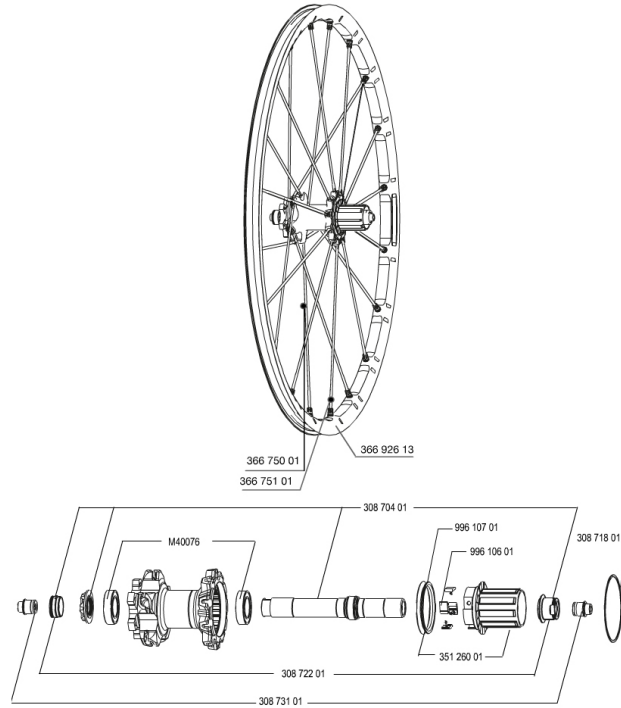

## RÉFÉRENCES ROUES

356027 CROSSMAX SLR 650b D6T REAR

356033 CROSSMAX SLR 650b Dcl REAR

### JANTES

&NBSP;:

36692613 "REAR CROSSMAX SLR 650b/27,5" RIM"

### RAYONS

36675101 "10 SPOKES DRIVE SIDE CROSSMAX SLR/ENDURO 650b/27,5" 251,5m  
36675001 "10 SPOKES OPP DRIVE SIDE CROSSMAX SLR/ENDURO 650b/27,5" 28

## **Spécifications**

**POIDS ROUES**

Poids roue 830