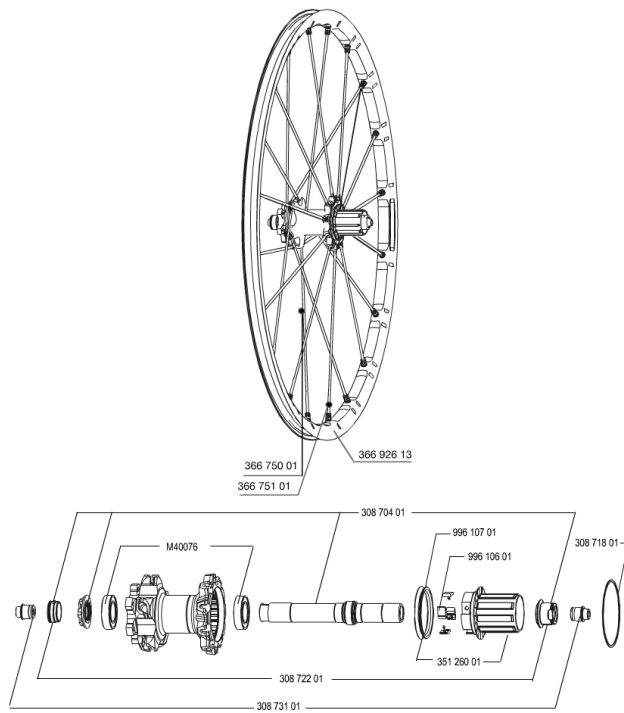

RÉFÉRENCES ROUES

356027 CROSSMAX SLR 650b D6T REAR

356033 CROSSMAX SLR 650b Dcl REAR

JANTES

&NBSP;:

36692613 "REAR CROSSMAX SLR 650b/27,5" RIM"

RAYONS

36675101 "10 SPOKES DRIVE SIDE CROSSMAX SLR/ENDURO 650b/27,5" 251,5m

36675001 "10 SPOKES OPP DRIVE SIDE CROSSMAX SLR/ENDURO 650b/27,5" 28

MOYEURS

35126001 ITS-4 FREEWHEEL BODY + SEAL 2013 (WITHOUT PAWLS)

30871801 ELASTIC RING 56mm diam.

99610601 KIT CLIQUETS ITS4

30870401 REAR AXLE KIT ITS4 135mm D6T/DCL 2012

M40076 HUB BEARINGS 17x30x7 6903 x 2

99610701 JOINT A LEVRE ITS4

ADAPTATEURS

30873101 2 REAR REDUCERS 12/9,5mm 2012 ITS4 HUB

30872201 FORK REST ITS-4 135mm REAR AXLE > 2012

MAVIC *Crossmax SLR 650b*

Spécifications

POIDS ROUES

Poids roue 830