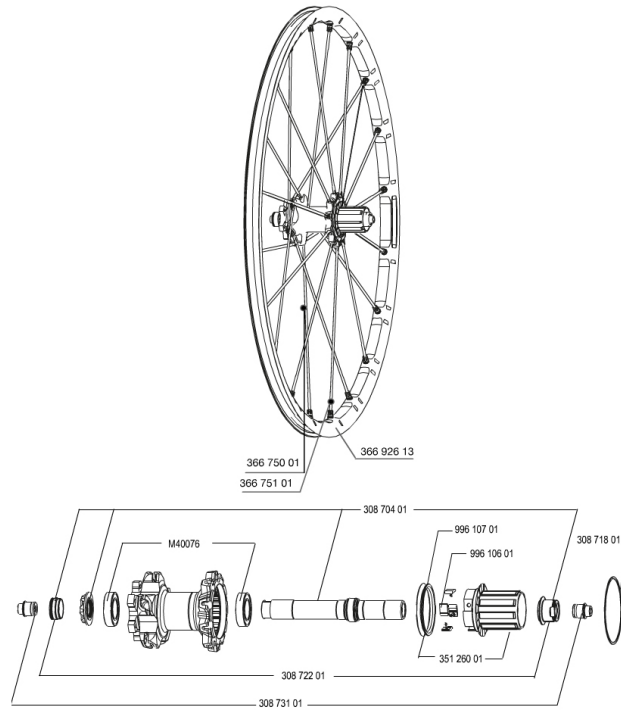

RÉFÉRENCES ROUES

356027 CROSSMAX SLR 650b D6T REAR

356033 CROSSMAX SLR 650b Dcl REAR

JANTES

&NBSP;:

36692613 "REAR CROSSMAX SLR 650b/27,5" RIM"

RAYONS

36675101 "10 SPOKES DRIVE SIDE CROSSMAX SLR/ENDURO 650b/27,5" 251,5m
36675001 "10 SPOKES OPP DRIVE SIDE CROSSMAX SLR/ENDURO 650b/27,5" 28

MOYEURS

35126001 ITS-4 FREEWHEEL BODY + SEAL 2013 (WITHOUT PAWLS)
30871801 ELASTIC RING 56mm diam.
99610601 KIT CLIQUETS ITS4
30870401 REAR AXLE KIT ITS4 135mm D6T/DCL 2012
M40076 HUB BEARINGS 17x30x7 6903 x 2
99610701 JOINT A LEVRE ITS4

ADAPTATEURS

30873101 2 REAR REDUCERS 12/9,5mm 2012 ITS4 HUB
30872201 FORK REST ITS-4 135mm REAR AXLE > 2012

MAVIC *Crossmax SLR 650b*

Spécifications

POIDS ROUES

Poids roue 830