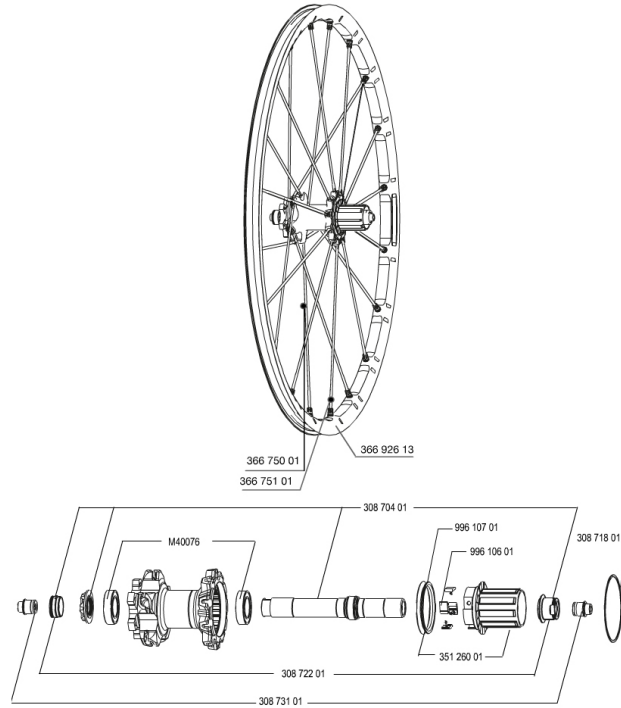

RÉFÉRENCES ROUES

356027 CROSSMAX SLR 650b D6T REAR

356033 CROSSMAX SLR 650b Dcl REAR

JANTES

&NBSP;:

36692613	"REAR CROSSMAX SLR 650b/27,5"" RIM"
----------	-------------------------------------

RAYONS

36675101	"10 SPOKES DRIVE SIDE CROSSMAX SLR/ENDURO 650b/27,5"" 251,5m
36675001	"10 SPOKES OPP DRIVE SIDE CROSSMAX SLR/ENDURO 650b/27,5"" 28

MOYEURS

35126001	ITS-4 FREEWHEEL BODY + SEAL 2013 (WITHOUT PAWLS)
30871801	ELASTIC RING 56mm diam.
99610601	KIT CLIQUETS ITS4
30870401	REAR AXLE KIT ITS4 135mm D6T/DCL 2012
M40076	HUB BEARINGS 17x30x7 6903 x 2
99610701	JOINT A LEVRE ITS4

ADAPTATEURS

30873101	2 REAR REDUCERS 12/9,5mm 2012 ITS4 HUB
30872201	FORK REST ITS-4 135mm REAR AXLE > 2012

MAVIC *Crossmax SLR 650b*

Spécifications

POIDS ROUES

Poids roue 830