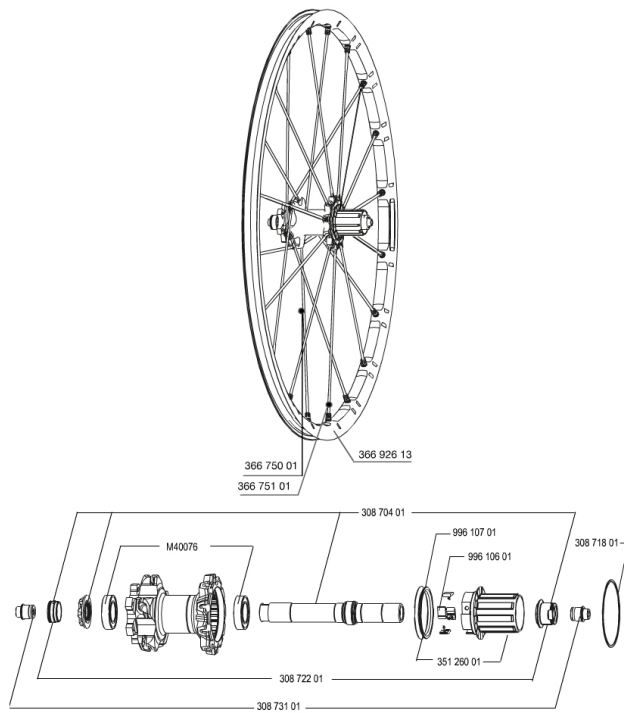

REFERENZEN RÄDER

356027 CROSSMAX SLR 650b D6T REAR

356033 CROSSMAX SLR 650b Dcl REAR

RIMS

&NBSP;:

36692613	"REAR CROSSMAX SLR 650b/27,5" RIM"
----------	------------------------------------

SPOKES

36675001	"10 SPOKES OPP DRIVE SIDE CROSSMAX SLR/ENDURO 650b/27,5" 28
36675101	"10 SPOKES DRIVE SIDE CROSSMAX SLR/ENDURO 650b/27,5" 251,5m

HUB SHELLS

M40076	HUB BEARINGS 17x30x7 6903 x 2
99610701	ITS4 SEAL
35126001	ITS-4 FREEWHEEL BODY + SEAL 2013 (WITHOUT PAWLS)
30871801	ELASTIC RING 56mm diam.
99610601	ITS4 PAWLS KIT
30870401	REAR AXLE KIT ITS4 135mm D6T/DCL 2012

ADAPTERS

30872201	FORK REST ITS-4 135mm REAR AXLE > 2012
30873101	2 REAR REDUCERS 12/9,5mm 2012 ITS4 HUB

MAVIC *Crossmax SLR 650b*

2

2014

REAR

Specifications

RADGEWICHTE

Radgewicht 830