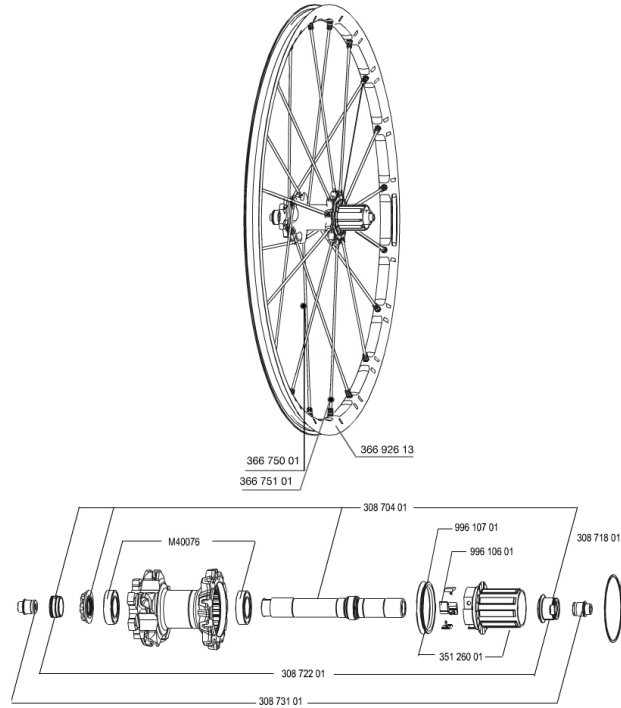

REFERENZEN RÄDER

356027 CROSSMAX SLR 650b D6T REAR

356033 CROSSMAX SLR 650b Dcl REAR

RIMS

&NBSP;:

36692613	"REAR CROSSMAX SLR 650b/27,5"" RIM"
----------	-------------------------------------

SPOKES

36675001	"10 SPOKES OPP DRIVE SIDE CROSSMAX SLR/ENDURO 650b/27,5"" 28
36675101	"10 SPOKES DRIVE SIDE CROSSMAX SLR/ENDURO 650b/27,5"" 251,5m

HUB SHELLS

99610701	ITS4 SEAL
35126001	ITS-4 FREEWHEEL BODY + SEAL 2013 (WITHOUT PAWLS)
30871801	ELASTIC RING 56mm diam.
99610601	ITS4 PAWLS KIT
30870401	REAR AXLE KIT ITS4 135mm D6T/DCL 2012
M40076	HUB BEARINGS 17x30x7 6903 x 2

ADAPTERS

30872201	FORK REST ITS-4 135mm REAR AXLE > 2012
30873101	2 REAR REDUCERS 12/9,5mm 2012 ITS4 HUB

MAVIC *Crossmax SLR 650b*

Specifications

RADGEWICHTE

Radgewicht 830