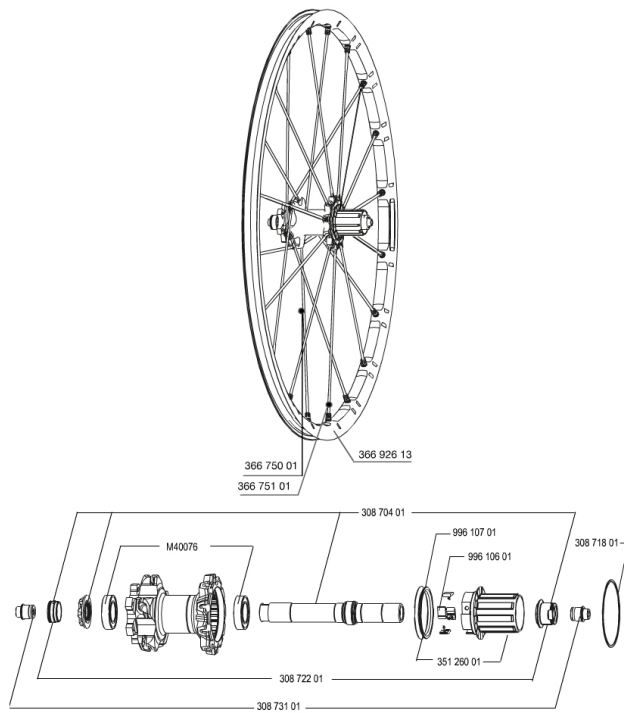

## REFERENZEN RÄDER

356027 CROSSMAX SLR 650b D6T REAR

356033 CROSSMAX SLR 650b Dcl REAR

## RIMS

&NBSP;:

36692613	"REAR CROSSMAX SLR 650b/27,5"" RIM"
----------	-------------------------------------

## SPOKES

36675101	"10 SPOKES DRIVE SIDE CROSSMAX SLR/ENDURO 650b/27,5"" 251,5m
36675001	"10 SPOKES OPP DRIVE SIDE CROSSMAX SLR/ENDURO 650b/27,5"" 28

### **RADGEWICHTE**

Radgewicht 830